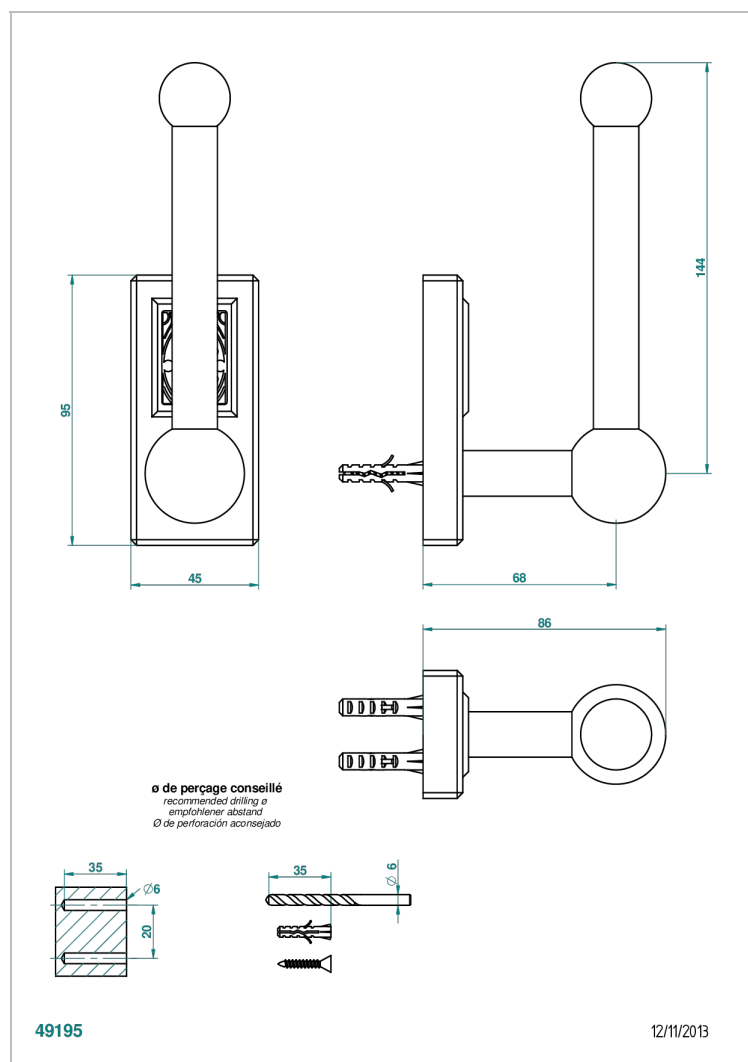

# METROPOLIS BLACK CRYSTAL WITH LEVER HANDLES

A2M-542

Reserve toilet paper holder

## CHARACTERISTIC

- Métropolis Black crystal with lever handles
- Reserve toilet paper holder