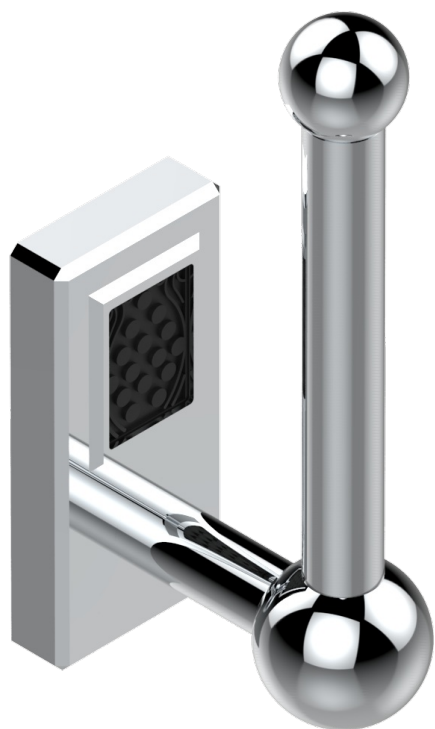

# METROPOLIS BLACK CRYSTAL WITH LEVER HANDLES

A2M-542

Reserve toilet paper holder

## CHARACTERISTIC

- Métropolis Black crystal with lever handles
- Reserve toilet paper holder

## AVAILABLE FINITIONS

Black ceram - D30  
Blush PVD - H62  
Brass color PVD - H49  
Brown bronze color PVD - F33  
Chrome polished - A02  
Chrome polished / gold polished - G02

Gold color PVD - H52  
Gold mat - F07  
Gold polished - F01  
Graphite PVD - H64  
Matt Umber PVD - H67  
Matt blush PVD - H60