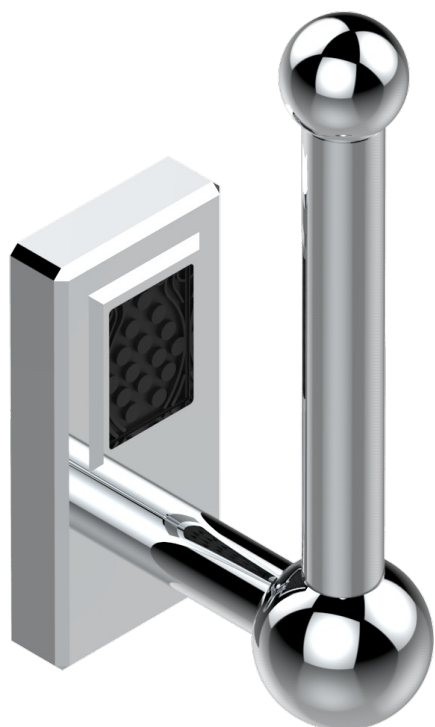

# METROPOLIS BLACK CRYSTAL WITH LEVER HANDLES

A2M-542

Reserve toilet paper holder

## CHARACTERISTIC

- Métropolis Black crystal with lever handles
- Reserve toilet paper holder

## AVAILABLE FINITIONS

Black ceram - D30  
 Blush PVD - H62  
 Brass color PVD - H49  
 Brown bronze color PVD - F33  
 Chrome polished - A02  
 Chrome polished / gold polished - G02

Gold color PVD - H52  
 Gold mat - F07  
 Gold polished - F01  
 Graphite PVD - H64  
 Matt Umber PVD - H67  
 Matt blush PVD - H60