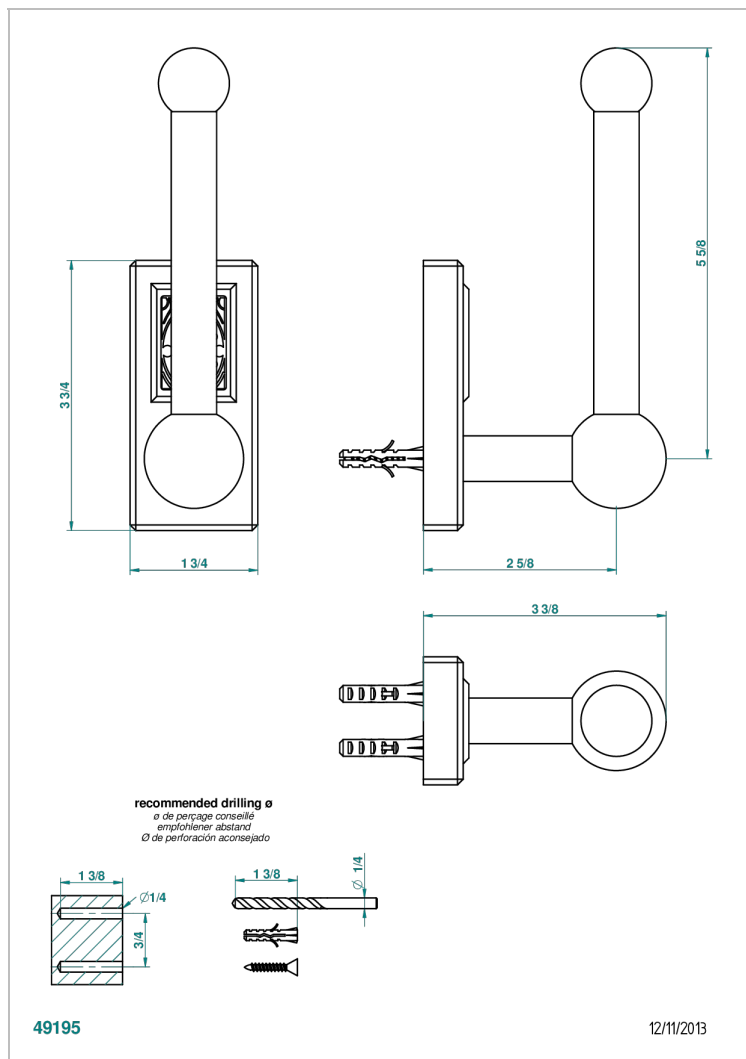

# METROPOLIS BLACK CRYSTAL WITH LEVER HANDLES

A2M-542

Reserve toilet paper holder

## CHARACTERISTIC

- Métropolis Black crystal with lever handles
- Reserve toilet paper holder