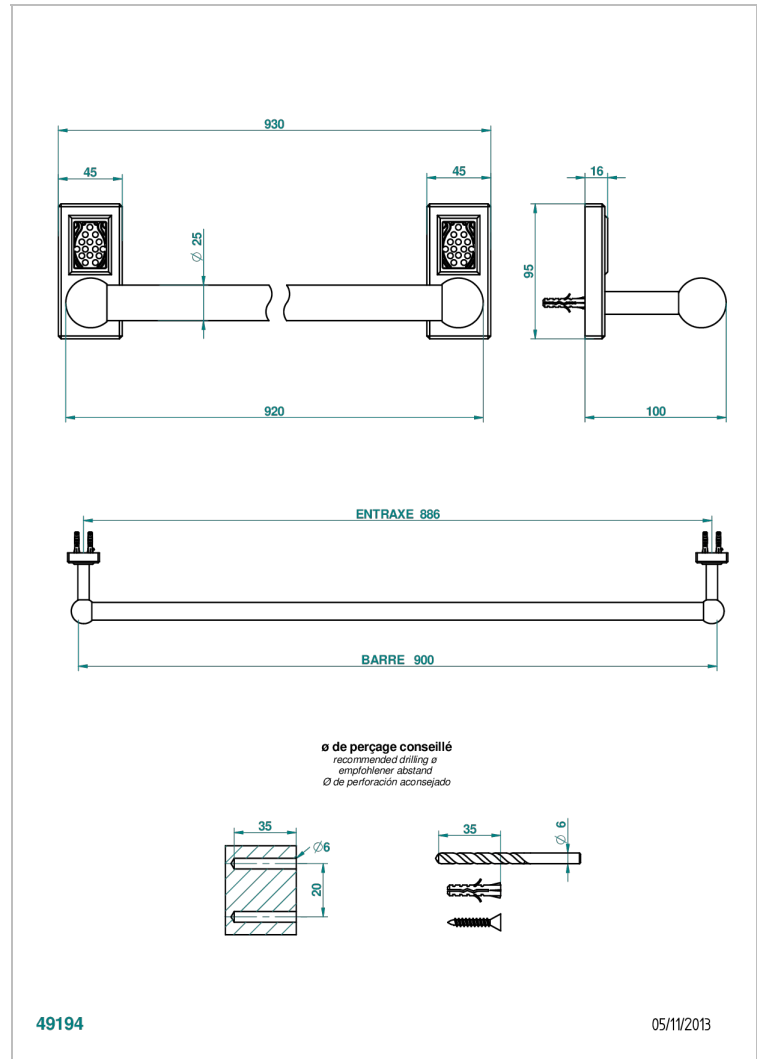

# METROPOLIS BLACK CRYSTAL WITH LEVER HANDLES

A2M-526

Towel bar, 35 1/2" long

## CHARACTERISTIC

- Métropolis Black crystal with lever handles
- Towel bar, 35 1/2" long