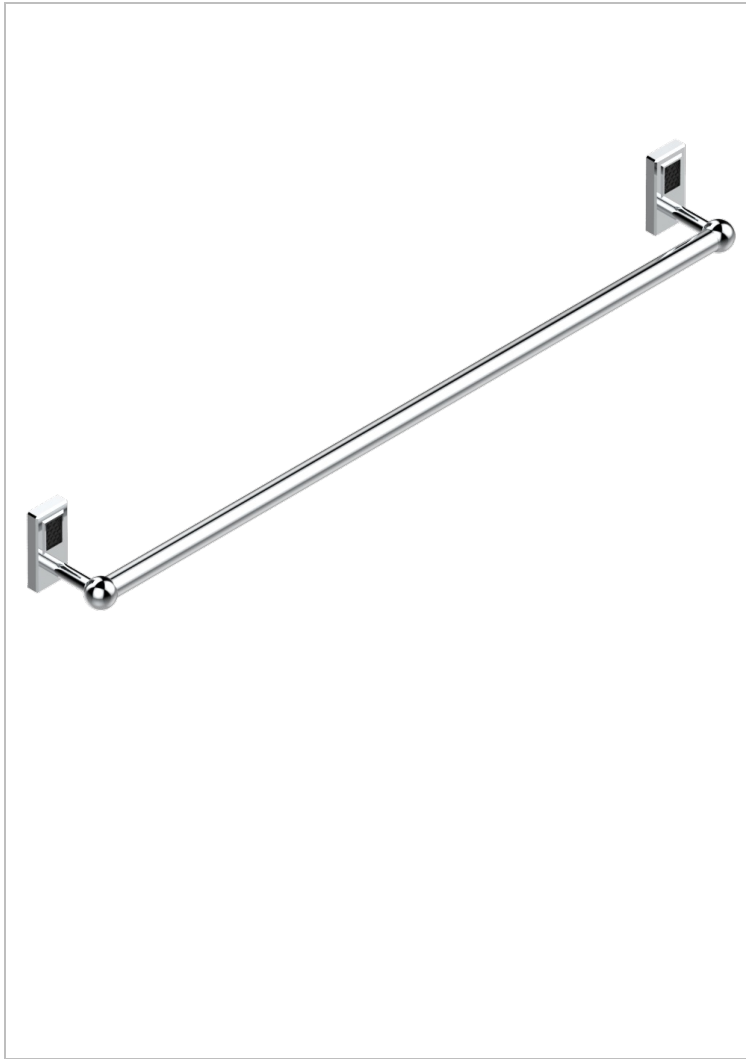

# METROPOLIS BLACK CRYSTAL WITH LEVER HANDLES

A2M-526

Towel bar, 35 1/2" long

## CHARACTERISTIC

- Métropolis Black crystal with lever handles
- Towel bar, 35 1/2" long