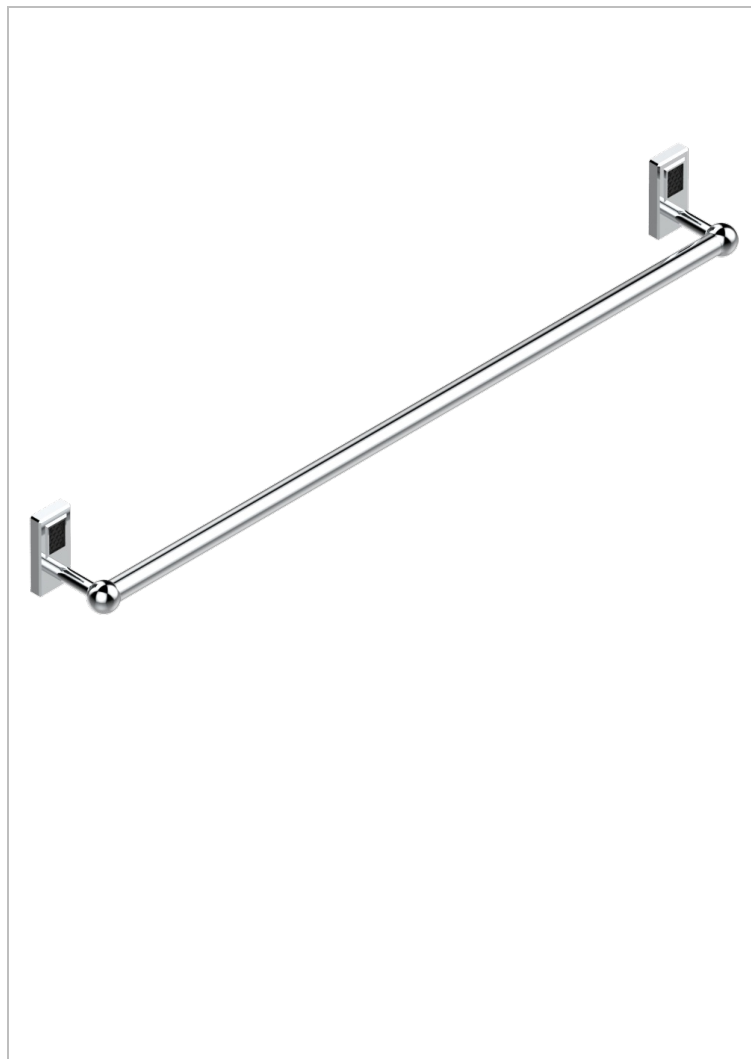

# METROPOLIS BLACK CRYSTAL WITH LEVER HANDLES

A2M-526

Towel bar, 35 1/2" long

## CHARACTERISTIC

- Métropolis Black crystal with lever handles
- Towel bar, 35 1/2" long