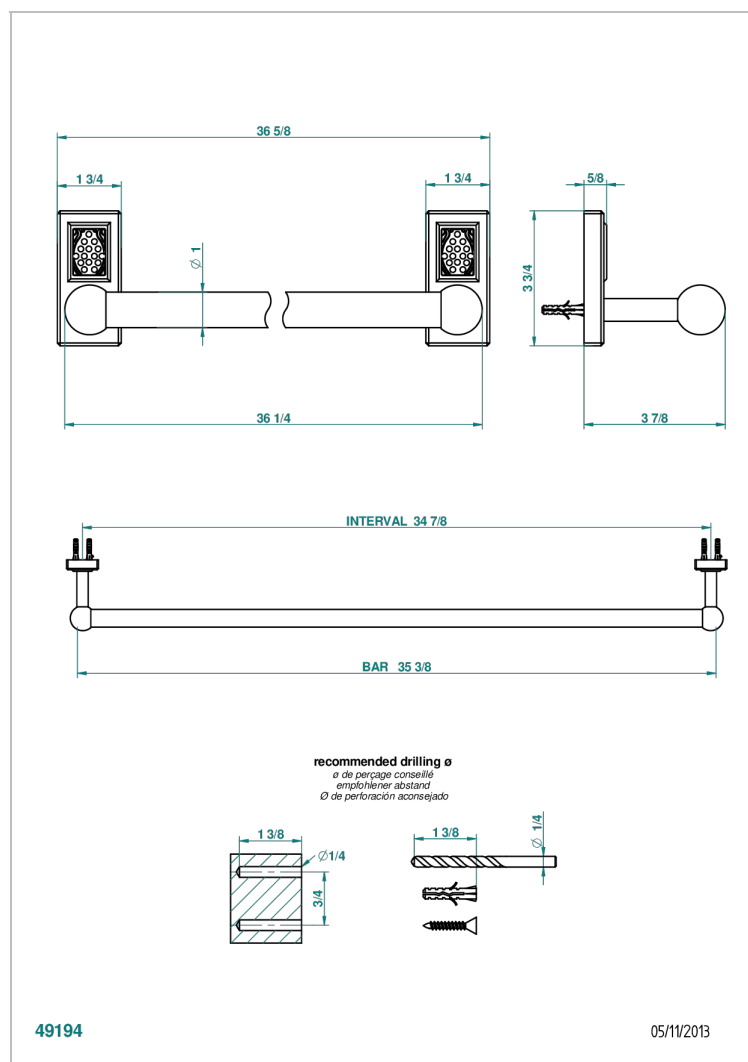

# METROPOLIS BLACK CRYSTAL WITH LEVER HANDLES

A2M-526

Towel bar, 35 1/2" long

## CHARACTERISTIC

- Métropolis Black crystal with lever handles
- Towel bar, 35 1/2" long