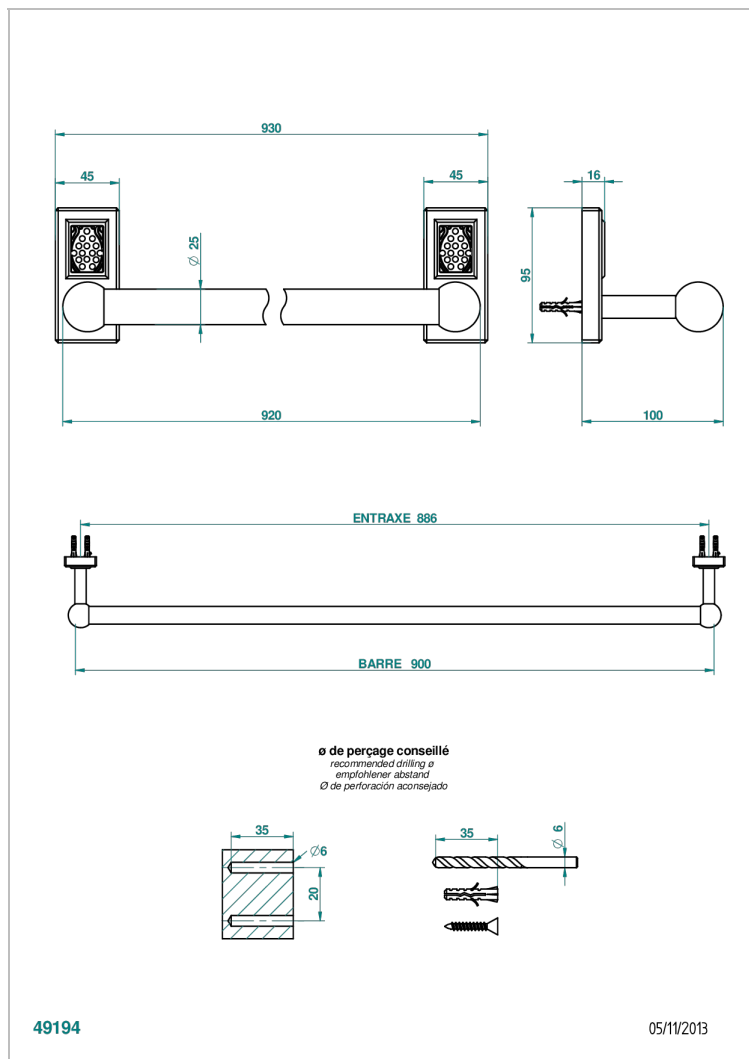

METROPOLIS BLACK CRYSTAL WITH LEVER

A2M-526

Bath towel holder, length: 900 mm

CHARACTERISTIC

- Métropolis Black crystal with lever
- Bath towel holder, length: 900 mm

AVAILABLE FINITIONS

Antique nickel - H28
Black ceram - D30
Blush PVD - H62
Brass color PVD - H49
Brown bronze color PVD - F33
Gold color PVD - H52