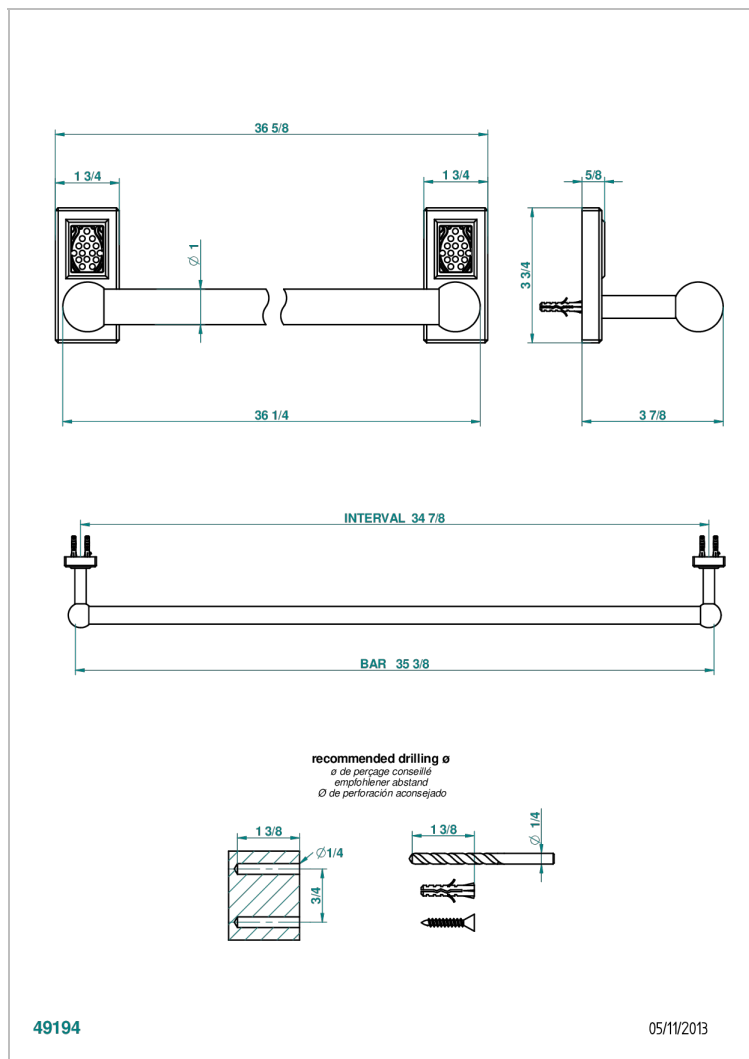

METROPOLIS BLACK CRYSTAL WITH LEVER

A2M-526

Bath towel holder, length: 900 mm

CHARACTERISTIC

- Métropolis Black crystal with lever
- Bath towel holder, length: 900 mm

AVAILABLE FINITIONS

Antique nickel - H28
 Black ceram - D30
 Blush PVD - H62
 Brass color PVD - H49
 Brown bronze color PVD - F33
 Gold color PVD - H52