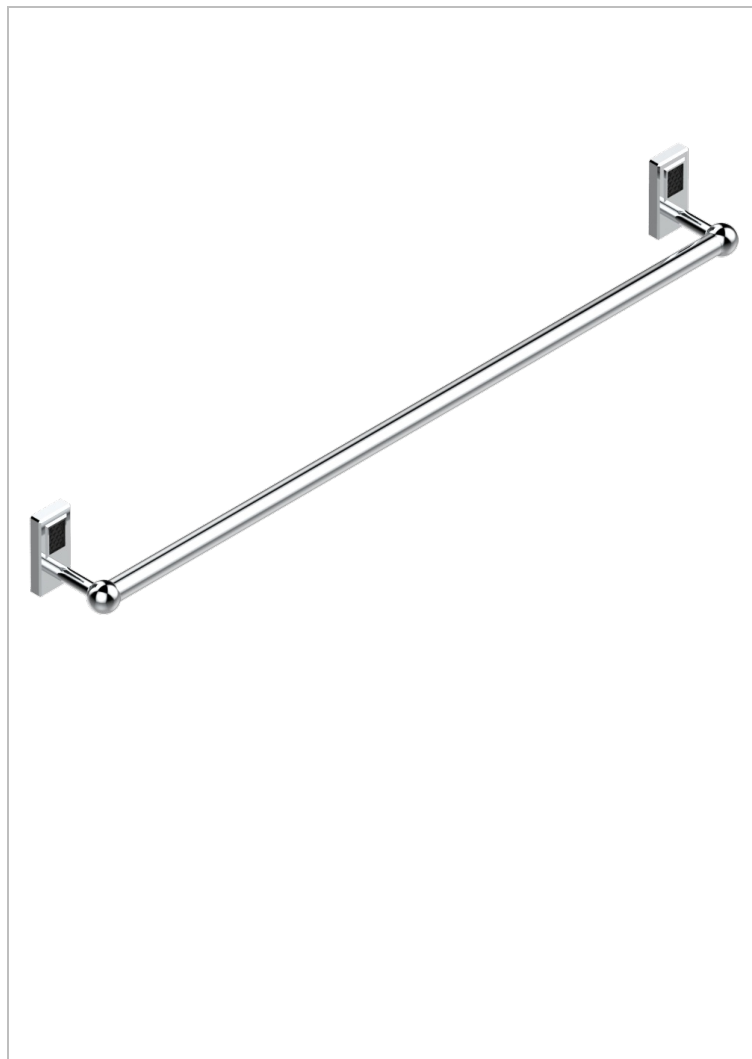

METROPOLIS BLACK CRYSTAL WITH LEVER

A2M-526

Bath towel holder, length: 900 mm

CHARACTERISTIC

- Métropolis Black crystal with lever
- Bath towel holder, length: 900 mm

AVAILABLE FINITIONS

Antique nickel - H28
 Black ceram - D30
 Blush PVD - H62
 Brass color PVD - H49
 Brown bronze color PVD - F33
 Gold color PVD - H52

Graphite PVD - H64
 Matt Umber PVD - H67
 Matt blush PVD - H60
 Matt brass color PVD - H50
 Matt brown bronze color PVD - F34
 Matt chrome - C02

Matt gold - F07
 Matt gold color PVD - H53
 Matt graphite PVD - H65
 Matt nickel (color finish) - C01
 Matt nickel color PVD - H56
 Nickel color PVD - H55