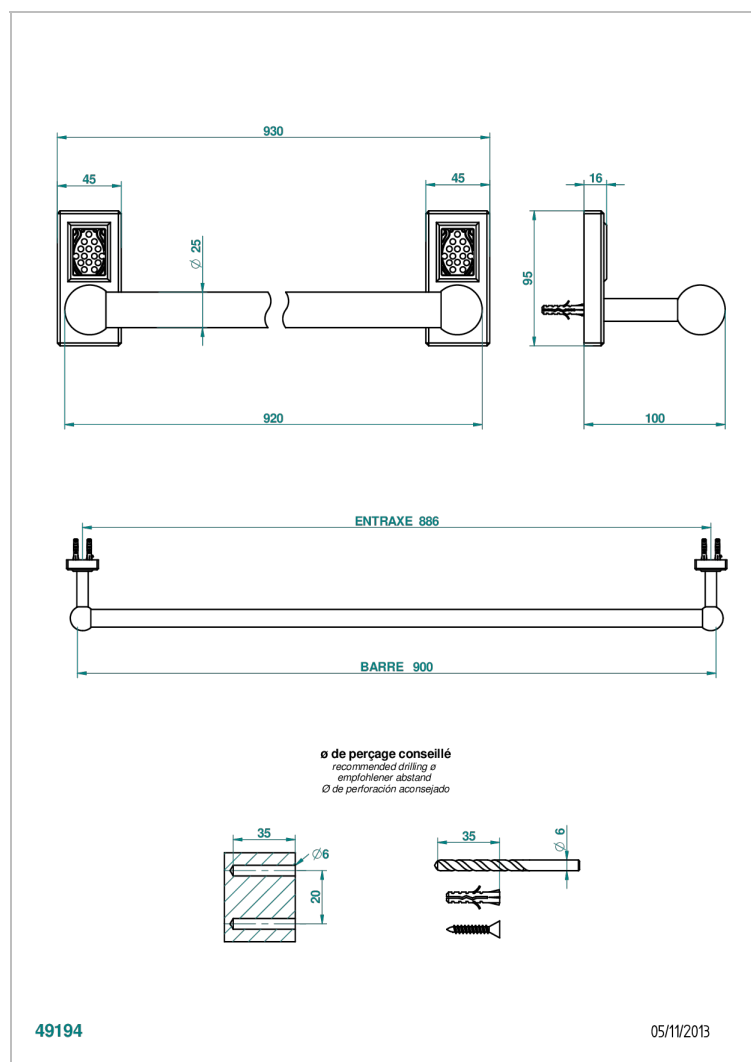

METROPOLIS BLACK CRYSTAL

A2L-526

Towel bar, 35 1/2" long

CHARACTERISTIC

- Métropolis Black crystal
- Towel bar, 35 1/2" long

AVAILABLE FINITIONS

Black ceram - D30
Blush PVD - H62
Brass color PVD - H49
Brown bronze color PVD - F33
Chrome polished - A02
Chrome polished / gold polished - G02

Matt nickel color PVD - H56
Nickel antique / Sovereign - H28
Nickel color PVD - H55
Nickel polished - B01
Soft gold - F30
Soft matt gold - F31

Umber PVD - H66