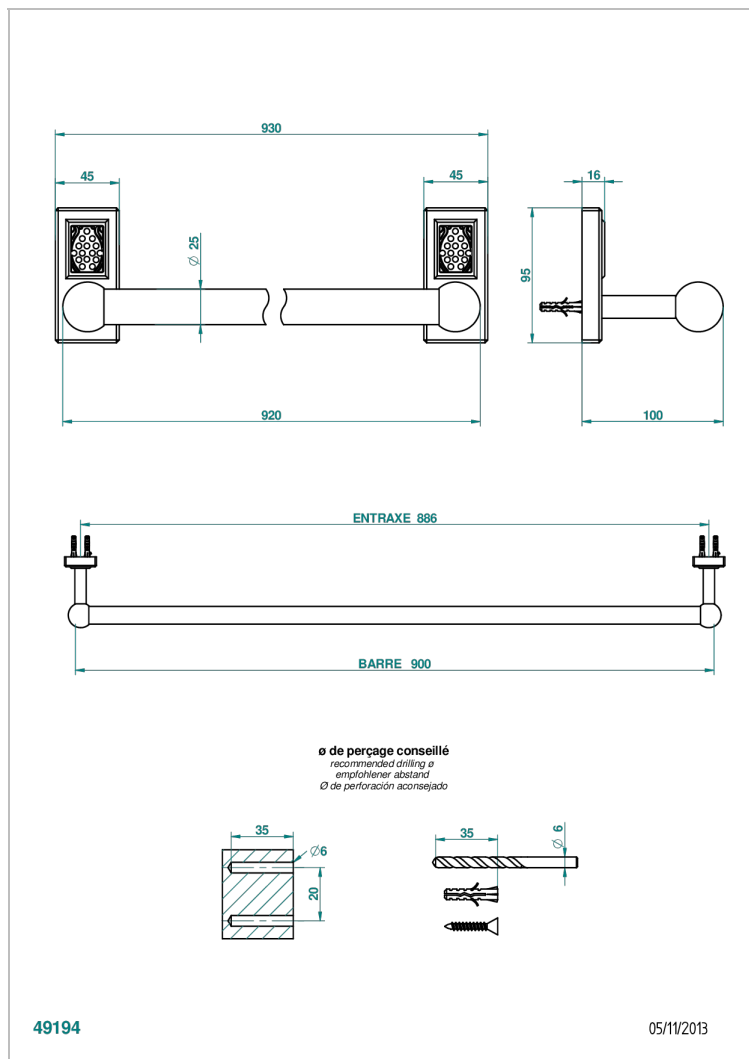

METROPOLIS BLACK CRYSTAL

A2L-526

Bath towel holder, length: 900 mm

CHARACTERISTIC

- Métropolis Black crystal
- Bath towel holder, length: 900 mm

AVAILABLE FINITIONS

Antique nickel - H28
Black ceram - D30
Blush PVD - H62
Brass color PVD - H49
Brown bronze color PVD - F33
Gold color PVD - H52