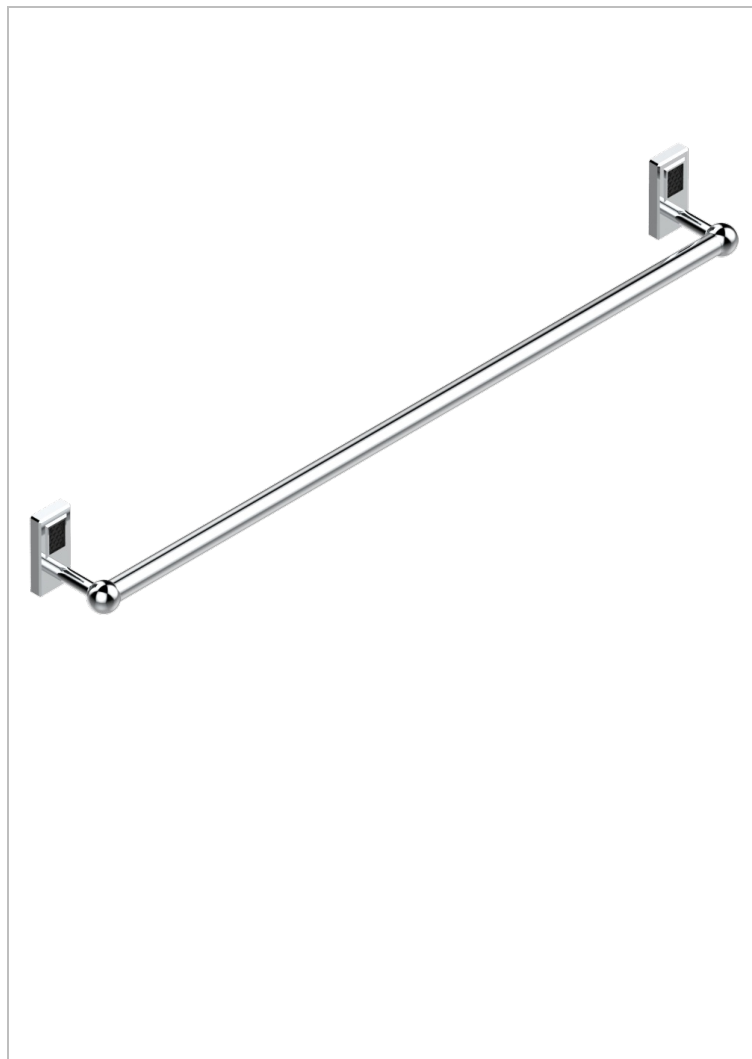

METROPOLIS BLACK CRYSTAL

A2L-526

Bath towel holder, length: 900 mm

CHARACTERISTIC

- Métropolis Black crystal
- Bath towel holder, length: 900 mm

AVAILABLE FINITIONS

Antique nickel - H28
Black ceram - D30
Blush PVD - H62
Brass color PVD - H49
Brown bronze color PVD - F33
Gold color PVD - H52

Graphite PVD - H64
Matt Umber PVD - H67
Matt blush PVD - H60
Matt brass color PVD - H50
Matt brown bronze color PVD - F34
Matt chrome - C02

Matt gold - F07
Matt gold color PVD - H53
Matt graphite PVD - H65
Matt nickel (color finish) - C01
Matt nickel color PVD - H56
Nickel color PVD - H55