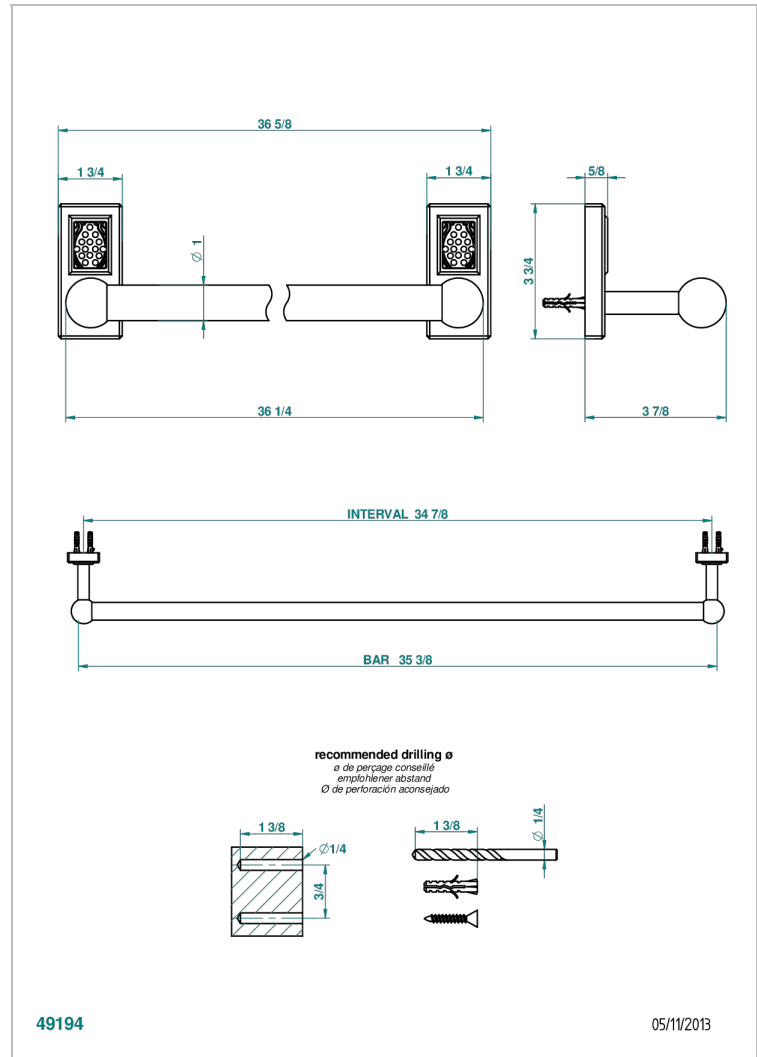

METROPOLIS BLACK CRYSTAL

A2L-526

Bath towel holder, length: 900 mm

THG[®]
PARIS

CHARACTERISTIC

- Métropolis Black crystal
- Bath towel holder, length: 900 mm

AVAILABLE FINITIONS

Antique nickel - H28
Black ceram - D30
Blush PVD - H62
Brass color PVD - H49
Brown bronze color PVD - F33
Gold color PVD - H52