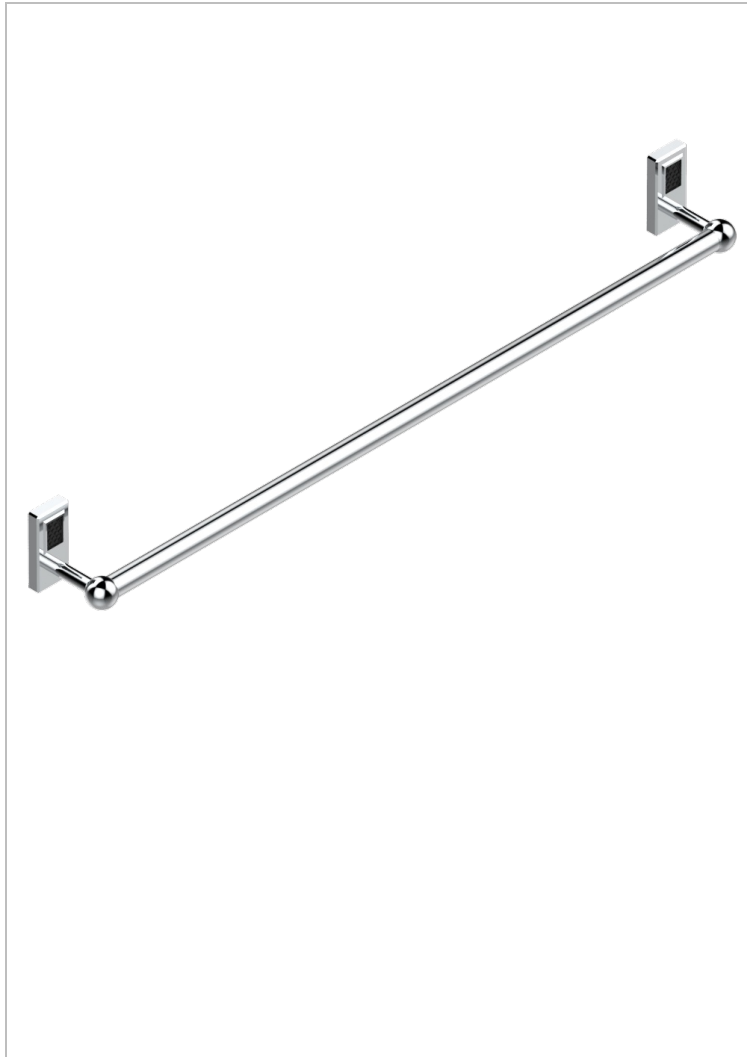

METROPOLIS BLACK CRYSTAL

A2L-526

Bath towel holder, length: 900 mm

THG[®]
PARIS

CHARACTERISTIC

- Métropolis Black crystal
- Bath towel holder, length: 900 mm

AVAILABLE FINITIONS

Antique nickel - H28
Black ceram - D30
Blush PVD - H62
Brass color PVD - H49
Brown bronze color PVD - F33
Gold color PVD - H52

Graphite PVD - H64
Matt Umber PVD - H67
Matt blush PVD - H60
Matt brass color PVD - H50
Matt brown bronze color PVD - F34
Matt chrome - C02

Matt gold - F07
Matt gold color PVD - H53
Matt graphite PVD - H65
Matt nickel (color finish) - C01
Matt nickel color PVD - H56
Nickel color PVD - H55