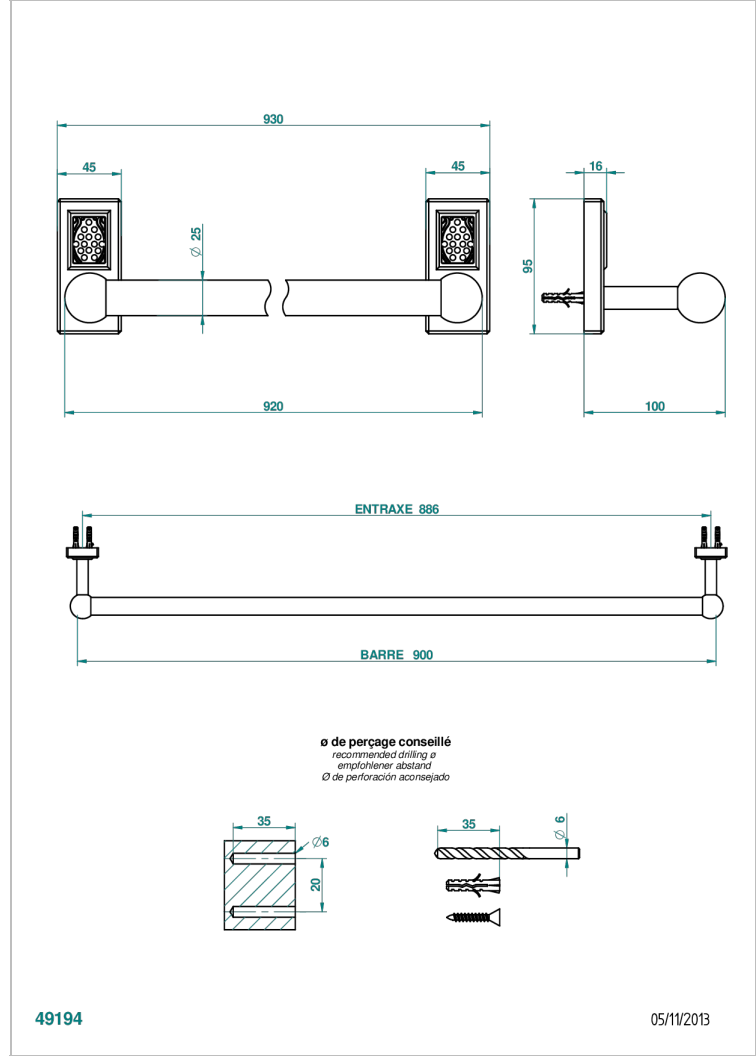

# METROPOLIS BLACK CRYSTAL

A2L-526

Bath towel holder, length: 900 mm

THG<sup>®</sup>  
PARIS

49194

05/11/2013

## CHARACTERISTIC

- Métropolis Black crystal
- Bath towel holder, length: 900 mm