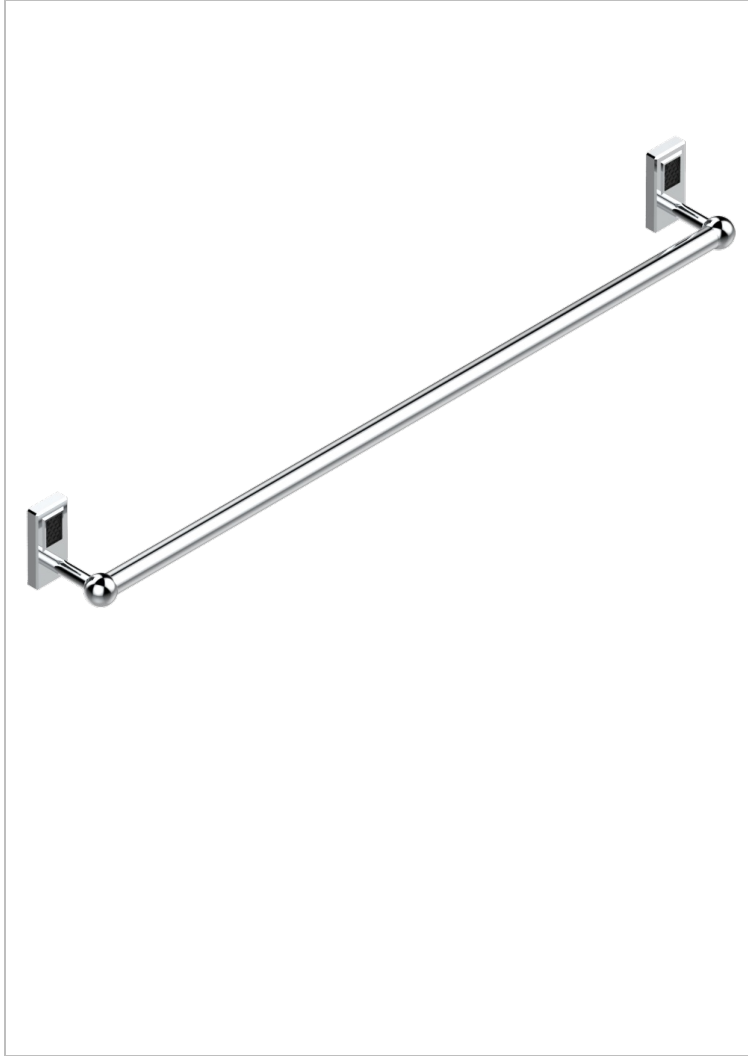

# METROPOLIS BLACK CRYSTAL

A2L-526

Bath towel holder, length: 900 mm

THG<sup>®</sup>  
PARIS

49194

05/11/2013

## CHARACTERISTIC

- Métropolis Black crystal
- Bath towel holder, length: 900 mm

## AVAILABLE FINITIONS

Antique nickel - H28  
Black ceram - D30  
Blush PVD - H62  
Brass color PVD - H49  
Brown bronze color PVD - F33  
Gold color PVD - H52

Graphite PVD - H64  
Matt Umber PVD - H67  
Matt blush PVD - H60  
Matt brass color PVD - H50  
Matt brown bronze color PVD - F34  
Matt chrome - C02