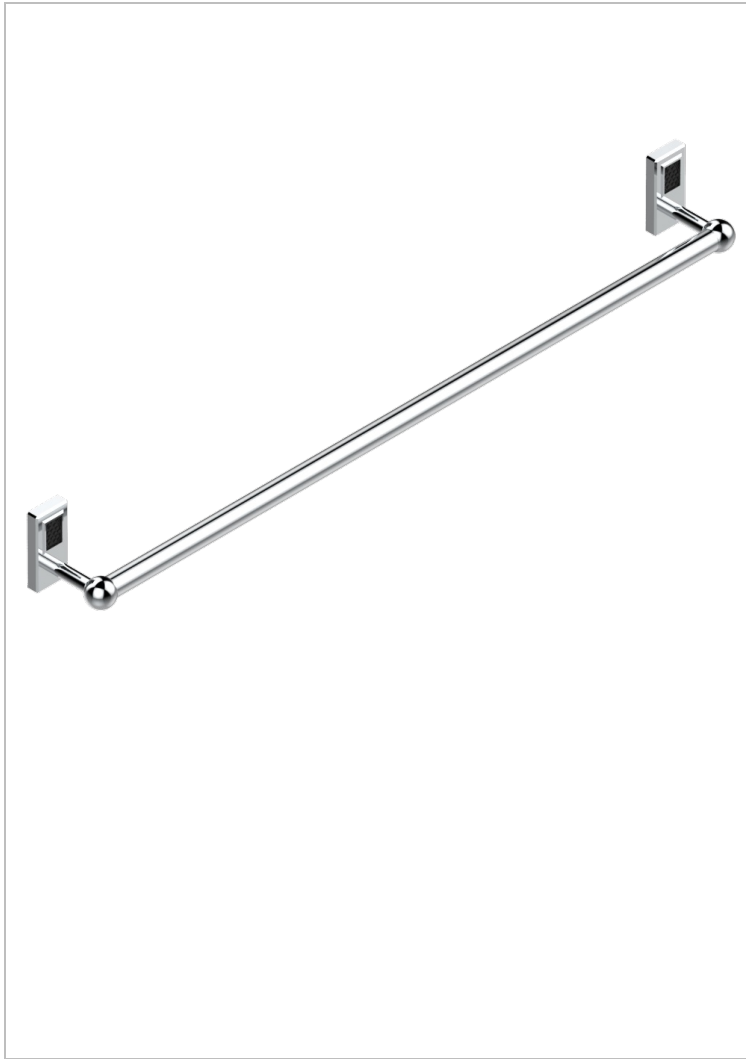

METROPOLIS BLACK CRYSTAL

A2L-526

Bath towel holder, length: 900 mm

THG[®]
PARIS

CHARACTERISTIC

- Métropolis Black crystal
- Bath towel holder, length: 900 mm

AVAILABLE FINITIONS

Antique nickel - H28
 Black ceram - D30
 Blush PVD - H62
 Brass color PVD - H49
 Brown bronze color PVD - F33
 Gold color PVD - H52

Graphite PVD - H64
 Matt Umber PVD - H67
 Matt blush PVD - H60
 Matt brass color PVD - H50
 Matt brown bronze color PVD - F34
 Matt chrome - C02

Matt gold - F07
 Matt gold color PVD - H53
 Matt graphite PVD - H65
 Matt nickel (color finish) - C01
 Matt nickel color PVD - H56
 Nickel color PVD - H55