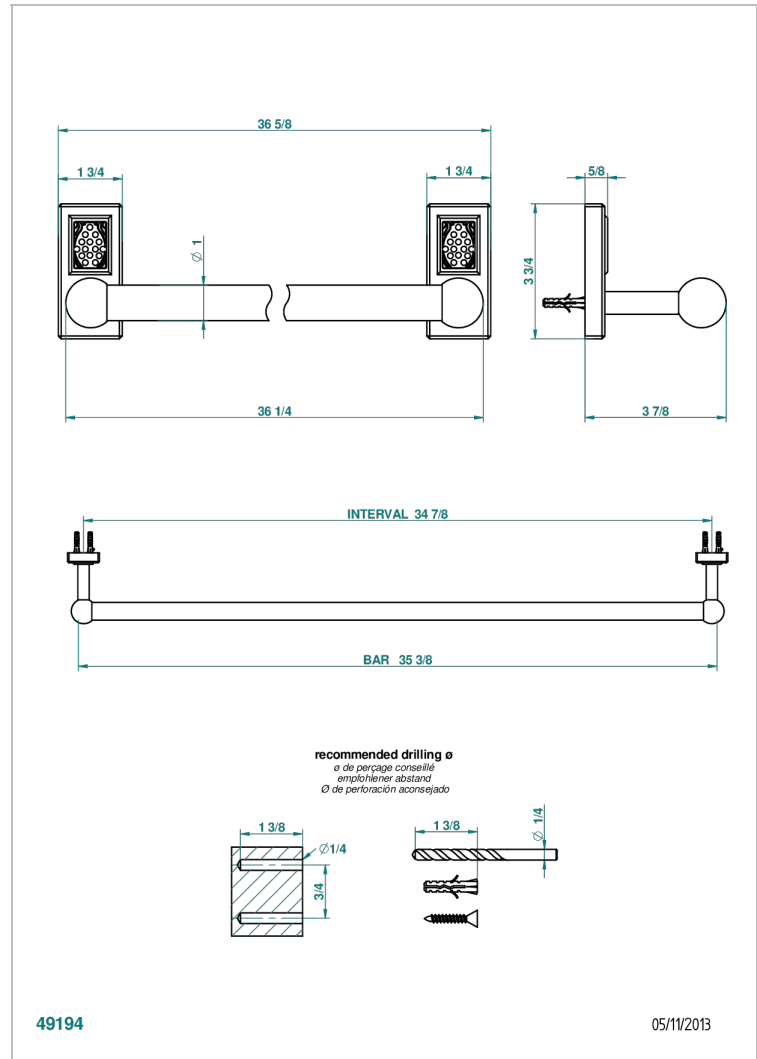

METROPOLIS BLACK CRYSTAL

A2L-526

Bath towel holder, length: 900 mm

THG[®]
PARIS

CHARACTERISTIC

- Métropolis Black crystal
- Bath towel holder, length: 900 mm

AVAILABLE FINITIONS

Antique nickel - H28
 Black ceram - D30
 Blush PVD - H62
 Brass color PVD - H49
 Brown bronze color PVD - F33
 Gold color PVD - H52