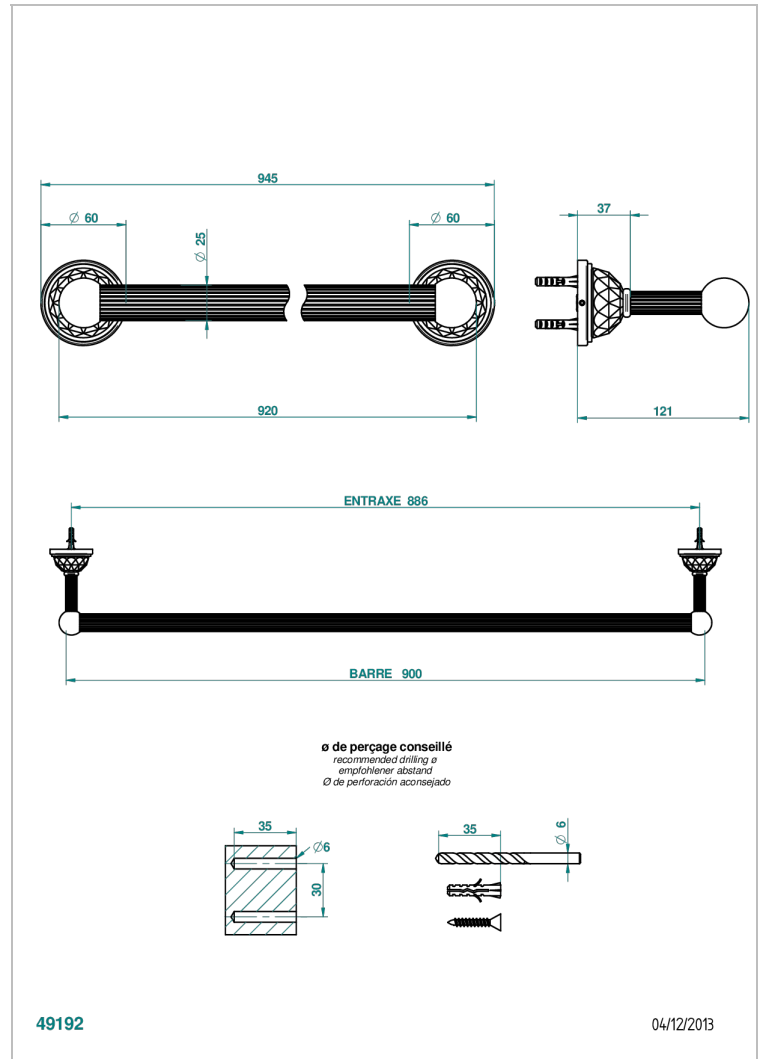

# MANDARINE CRISTALLIA DIAMANT

U1K-526

Bath towel holder, length: 900 mm

THG<sup>®</sup>  
PARIS

49192

04/12/2013

## CHARACTERISTIC

- Mandarine Cristallia Diamant
- Bath towel holder, length: 900 mm

## AVAILABLE FINITIONS

Antique nickel - H28  
Black ceram - D30  
Blush PVD - H62  
Brass color PVD - H49  
Brown bronze color PVD - F33  
Gold color PVD - H52

Graphite PVD - H64  
Lacquered light bronze - D01  
Matt Umber PVD - H67  
Matt blush PVD - H60  
Matt brass color PVD - H50  
Matt brown bronze color PVD - F34