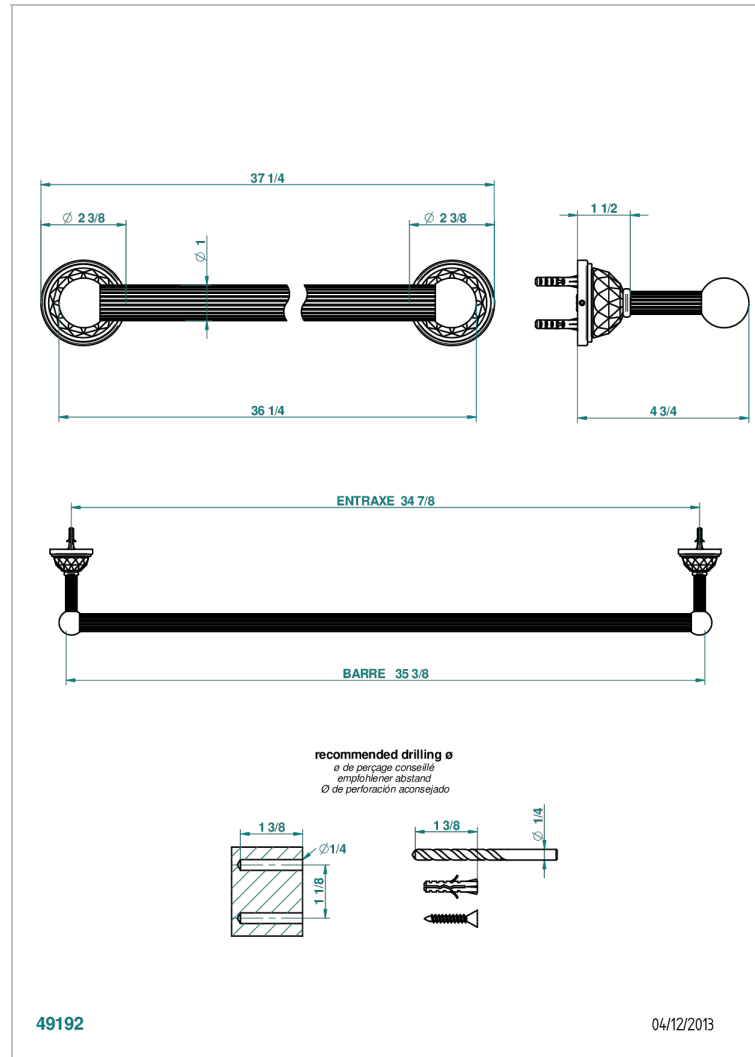

MANDARINE CRISTALLIA DIAMANT

U1K-526

Bath towel holder, length: 900 mm

THG[®]
PARIS

CHARACTERISTIC

- Mandarine Cristallia Diamant
- Bath towel holder, length: 900 mm

AVAILABLE FINITIONS

Antique nickel - H28
Black ceram - D30
Blush PVD - H62
Brass color PVD - H49
Brown bronze color PVD - F33
Gold color PVD - H52