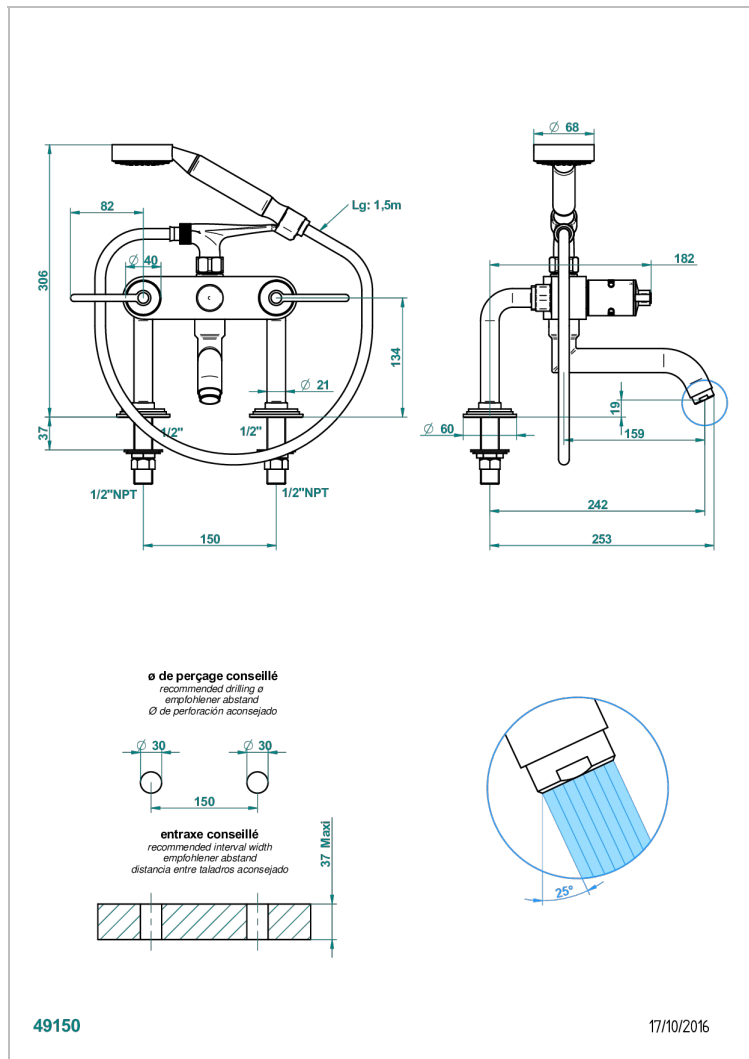

FAUBOURG WHITE PORCELAIN WITH LEVER HANDLES

G2J-13G/US

Exposed tub filler with cradle handshower, deck mounted

CHARACTERISTIC

- ASME : ASME A112.18.1-2011/CSA B125.1-11

TECHNICAL SPECS

- Recommandé : 3 bars (max. 5 bars) - Advised : 43,5 psi (max. 72 psi)
- Bec : 35 l/min à 3 bars - Douchette : 9,5 l/min à 3 bars
- Spout : 9.26 gpm at 43.5 psi - Handshower : 2.5 gpm at 43.5 psi