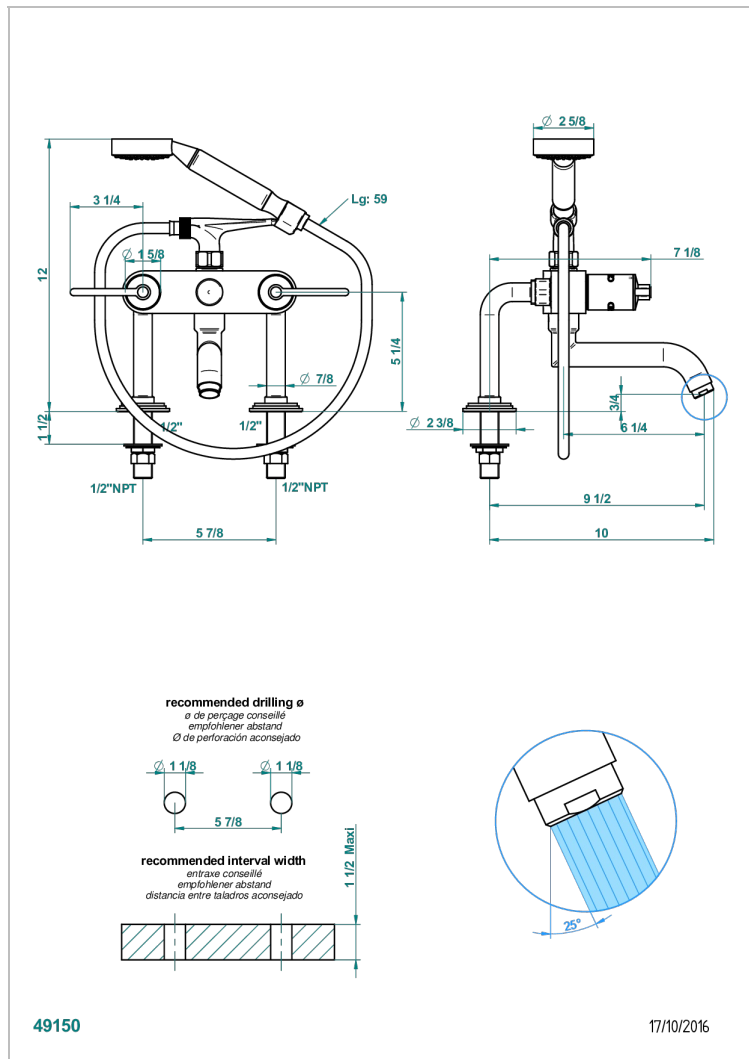

# FAUBOURG WHITE PORCELAIN WITH LEVER HANDLES

G2J-13G/US

Exposed tub filler with cradle handshower, deck mounted

## CHARACTERISTIC

- ASME : ASME A112.18.1-2011/CSA B125.1-11

## TECHNICAL SPECS

- Recommandé : 3 bars (max. 5 bars) - Advised : 43,5 psi (max. 72 psi)
- Bec : 35 l/min à 3 bars - Douchette : 9,5 l/min à 3 bars
- Spout : 9.26 gpm at 43.5 psi - Handshower : 2.5 gpm at 43.5 psi