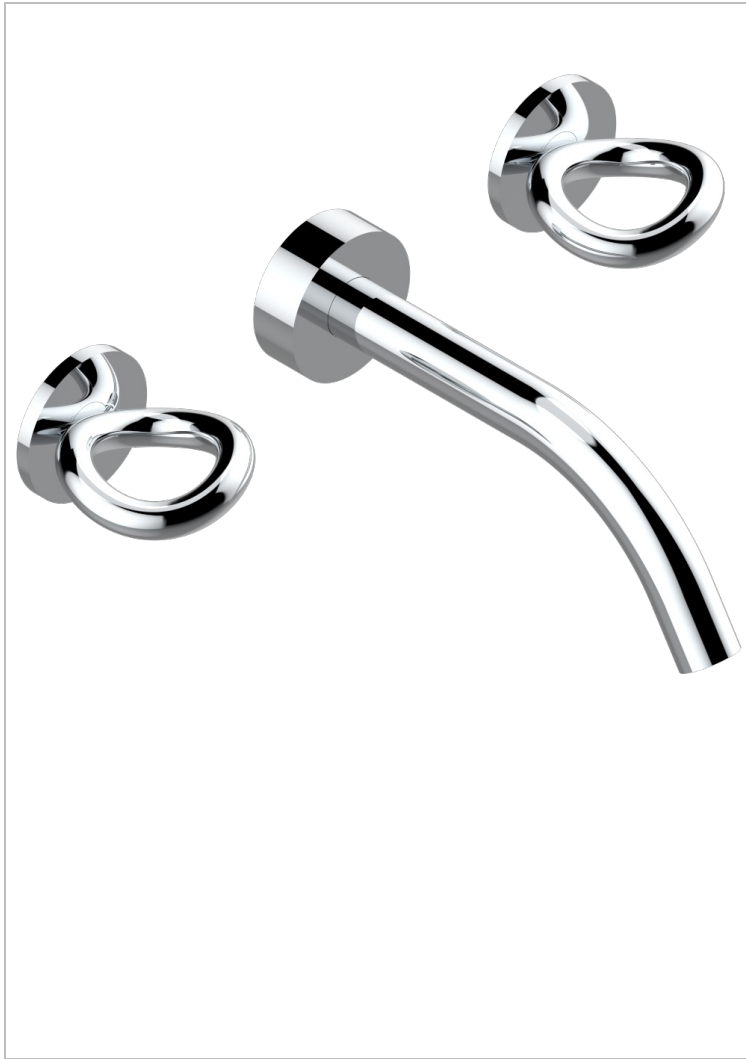

COLLECTION "O"

G4P-40GB

Trim only for wall mounted 3-hole basin mixer

CHARACTERISTIC

- Collection "O"
- Trim only for wall mounted 3-hole basin mixer

RELATED SKU'S

- Ref. G00-40AC Rough parts for wall mounted 3 hole mixer, cross handle version
- Ref. G00-40AM Rough parts for wall mounted 3 hole mixer, lever handle version

AVAILABLE FINITIONS

Antique nickel - H28
Black ceram - D30
Blush PVD - H62
Brass color PVD - H49
Brown bronze color PVD - F33
Gold color PVD - H52

Graphite PVD - H64
Lacquered light bronze - D01
Matt Umber PVD - H67
Matt blush PVD - H60
Matt brass color PVD - H50
Matt brown bronze color PVD - F34

Matt chrome - C02
Matt gold - F07
Matt gold color PVD - H53
Matt graphite PVD - H65
Matt nickel (color finish) - C01
Matt nickel color PVD - H56

Nickel color PVD - H55
Polished chrome (color finish) - A02
Polished chrome / Polished gold (color finish) - G02
Polished gold (color finish) - F01
Polished nickel - B01
Soft gold - F30

Soft matt gold - F31
Umber PVD - H66
Varnished matt antique red copper (color finish) - H07