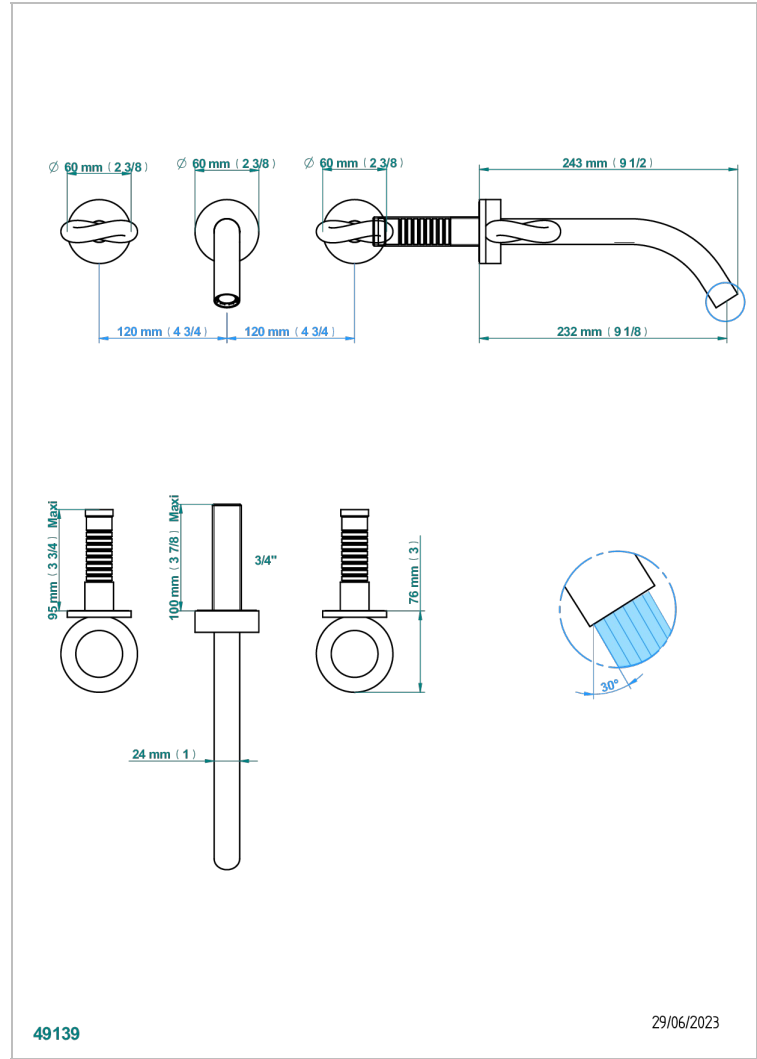

COLLECTION "O"

G4P-40GB

Trim only for wall mounted 3-hole basin mixer

CHARACTERISTIC

- Collection "O"
- Trim only for wall mounted 3-hole basin mixer

RELATED SKU'S

- Ref. G00-40AC Rough parts for wall mounted 3 hole mixer, cross handle version
- Ref. G00-40AM Rough parts for wall mounted 3 hole mixer, lever handle version