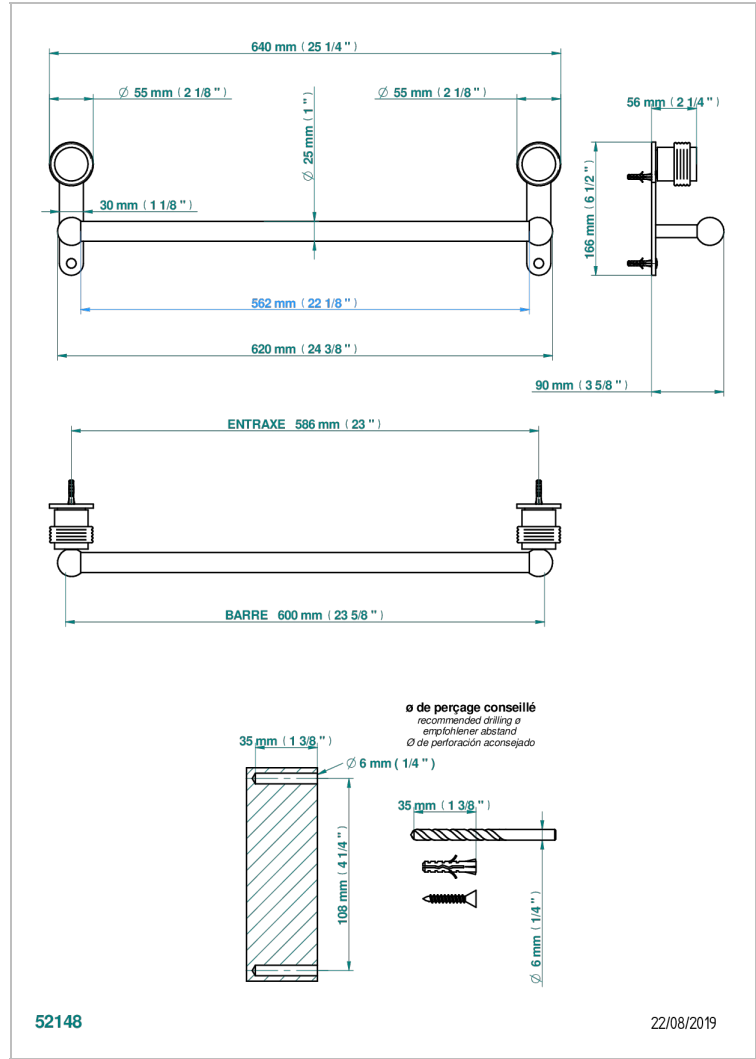

DIPLOMATE ROPED RINGS

U4C-526/60

Towel bar, 24" long

CHARACTERISTIC

- Diplomate Roped rings
- Towel bar, 24" long

AVAILABLE FINITIONS

Black ceram - D30
Blush PVD - H62
Brass color PVD - H49
Brown bronze color PVD - F33
Chrome polished - A02
Chrome polished / gold polished - G02