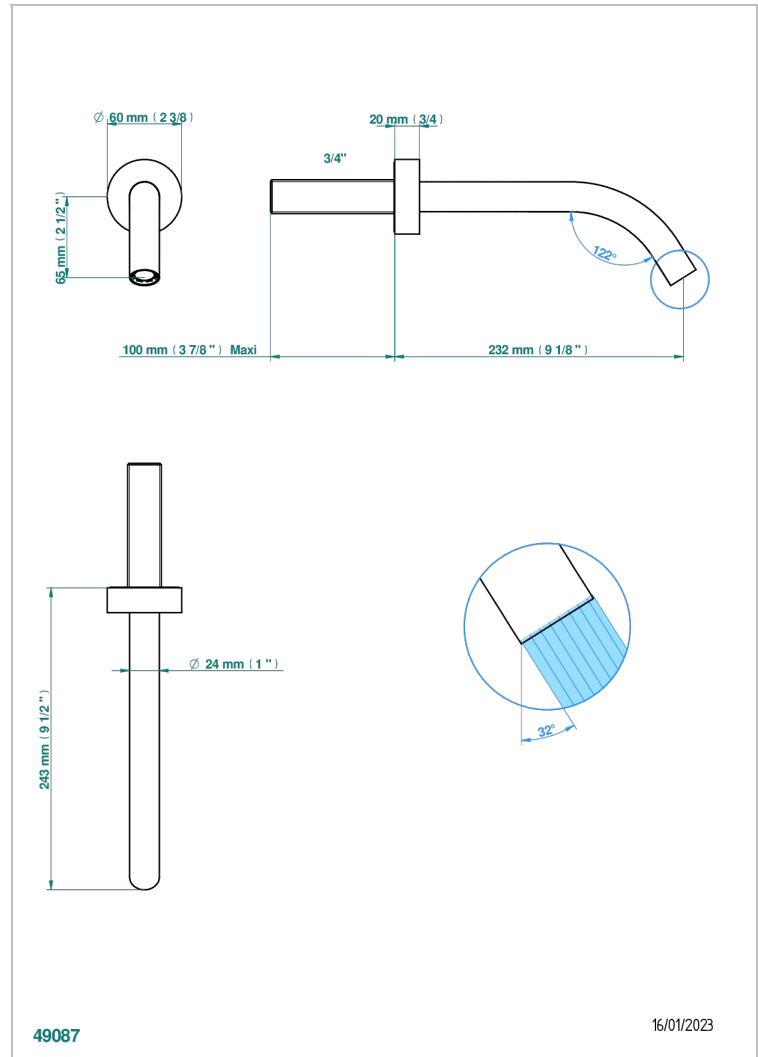

NEW PARADISE

U5P-43GB

Basin wall spout 3/4 no T junction

THG[®]
PARIS

CHARACTERISTIC

- New Paradise
- Basin wall spout 3/4 no T junction

AVAILABLE FINITIONS

Antique nickel - H28
Black ceram - D30
Blush PVD - H62
Brass color PVD - H49
Brown bronze color PVD - F33
Gold color PVD - H52

Nickel color PVD - H55
Polished chrome (color finish) - A02
Polished gold (color finish) - F01
Polished nickel - B01
Soft matt gold - F31
Umber PVD - H66