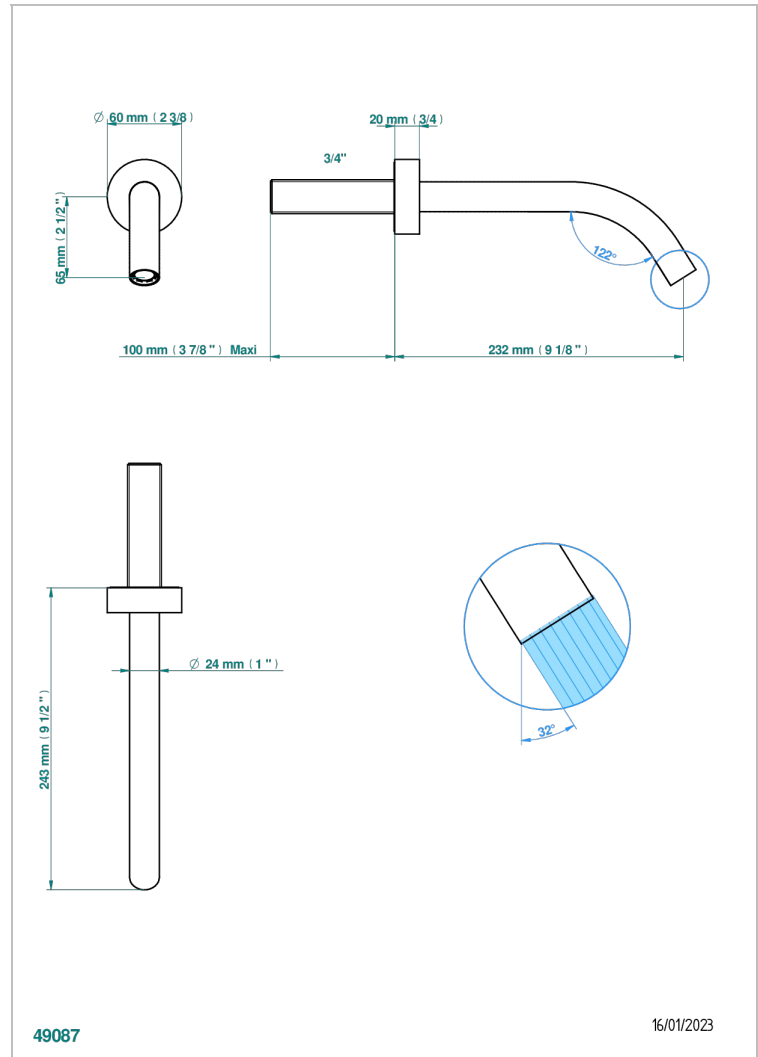

# NEW PARADISE

U5P-43GB

Basin wall spout 3/4 no T junction

THG<sup>®</sup>  
PARIS

## CHARACTERISTIC

- New Paradise
- Basin wall spout 3/4 no T junction