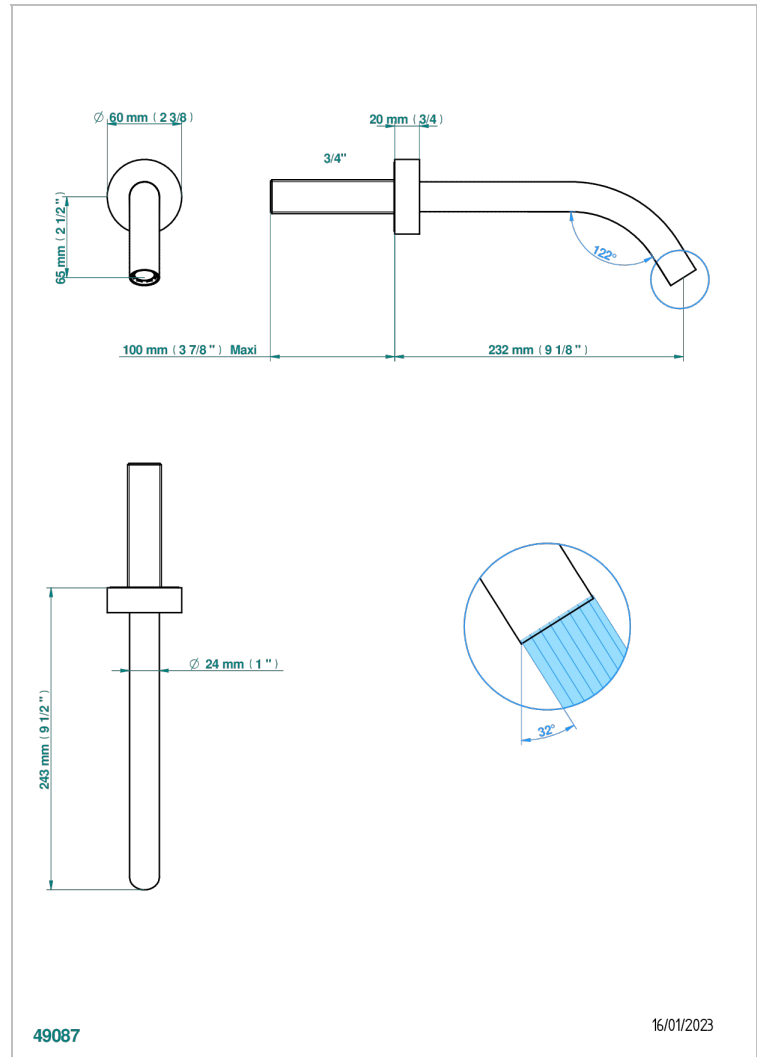

NEW PARADISE

U5P-43GB

Basin wall spout 3/4 no T junction

THG[®]
PARIS

EIGENSCHAFTEN

- New Paradise
- Basin wall spout 3/4 no T junction

VERFÜGBARE OBERFLÄCHEN

Altnickel - H28
Blassgold matt unlackiert - F31
Bronze hell - D01
Chrom - A02
Chrom matt - C02
Gold - F01