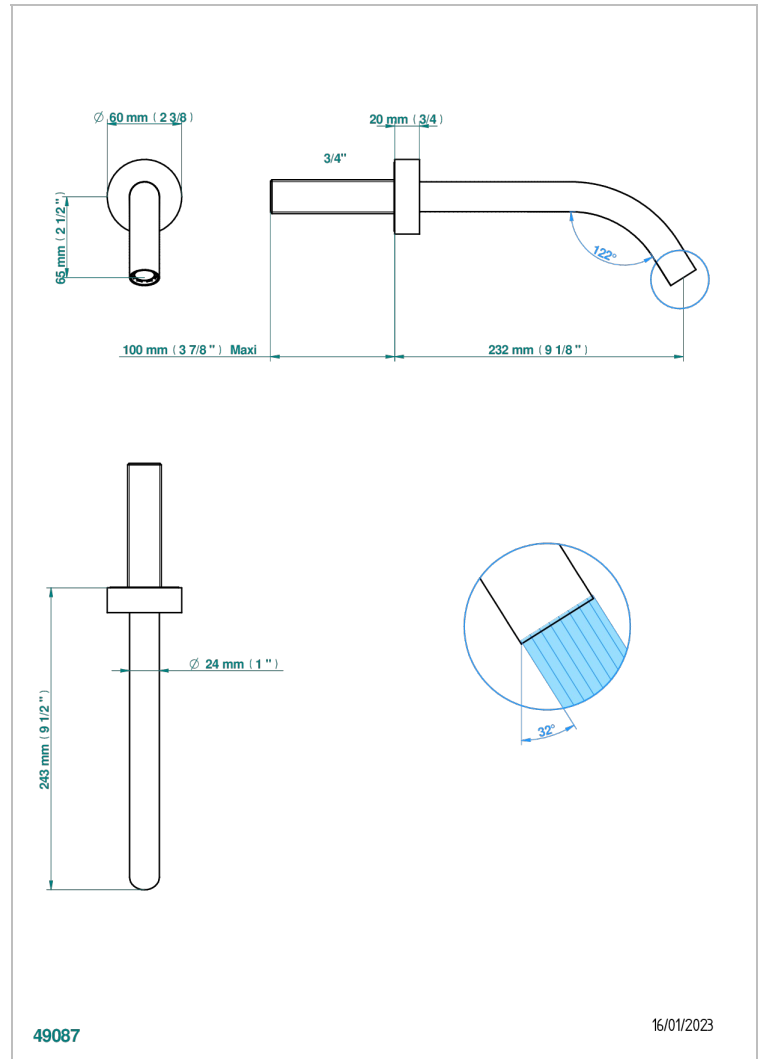

# NEW PARADISE

U5P-43GB

Basin wall spout 3/4 no T junction

THG<sup>®</sup>  
PARIS

## CARACTERÍSTICAS

- New Paradise
- Basin wall spout 3/4 no T junction