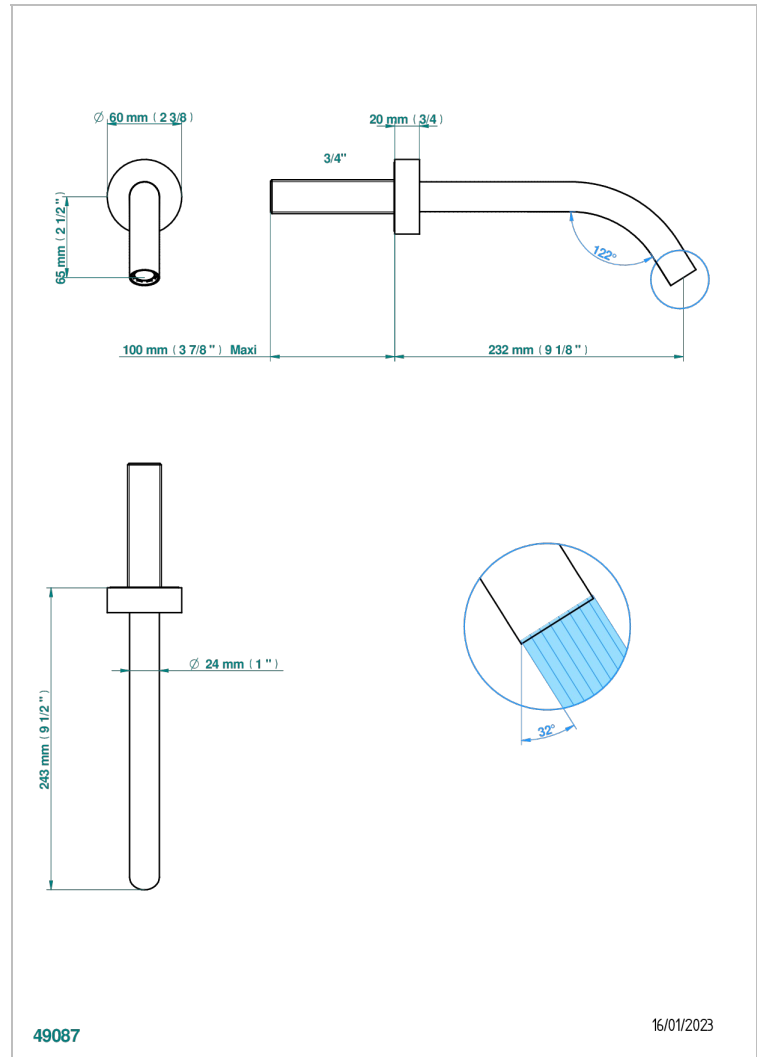

NEW PARADISE

U5P-43GB

Basin wall spout 3/4 no T junction

CHARACTERISTIC

- New Paradise
- Basin wall spout 3/4 no T junction

AVAILABLE FINITIONS

Antique nickel - H28
Black ceram - D30
Blush PVD - H62
Brass color PVD - H49
Brown bronze color PVD - F33
Gold color PVD - H52