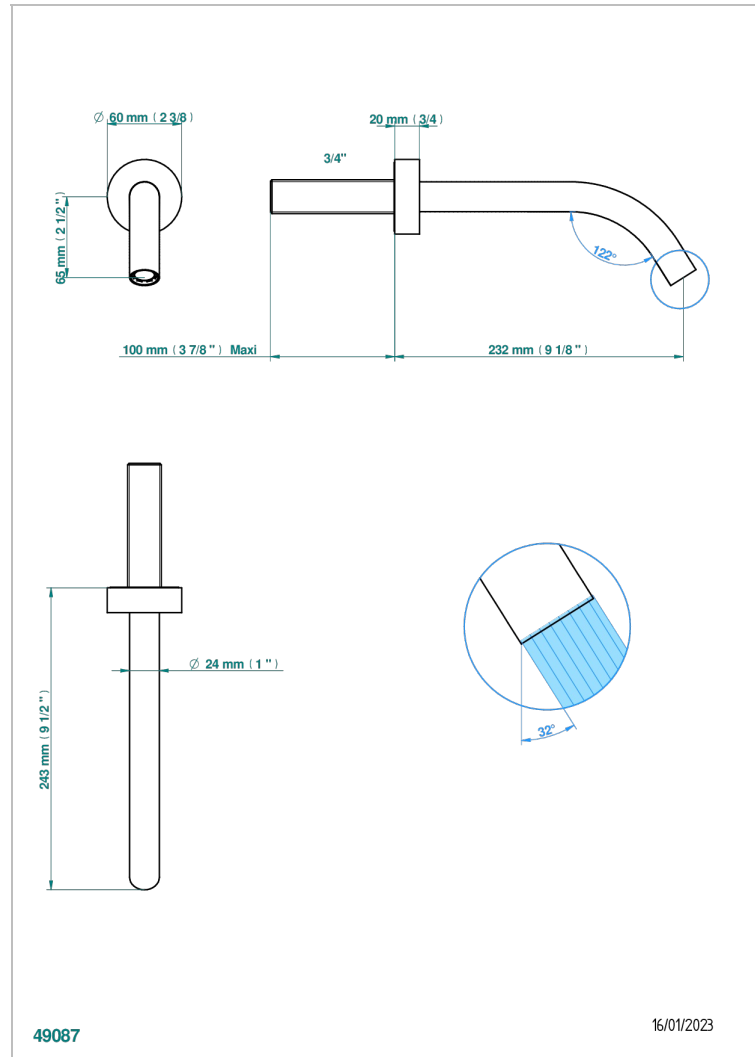

COLLECTION "O"

G4P-43GB

Basin wall spout 3/4 no T junction

THG[®]
PARIS

EIGENSCHAFTEN

- Collection "O"
- Basin wall spout 3/4 no T junction

VERFÜGBARE OBERFLÄCHEN

Altnickel - H28
Blassgold - F30
Blassgold matt unlackiert - F31
Bronze hell - D01
Chrom - A02
Chrom / gold - G02