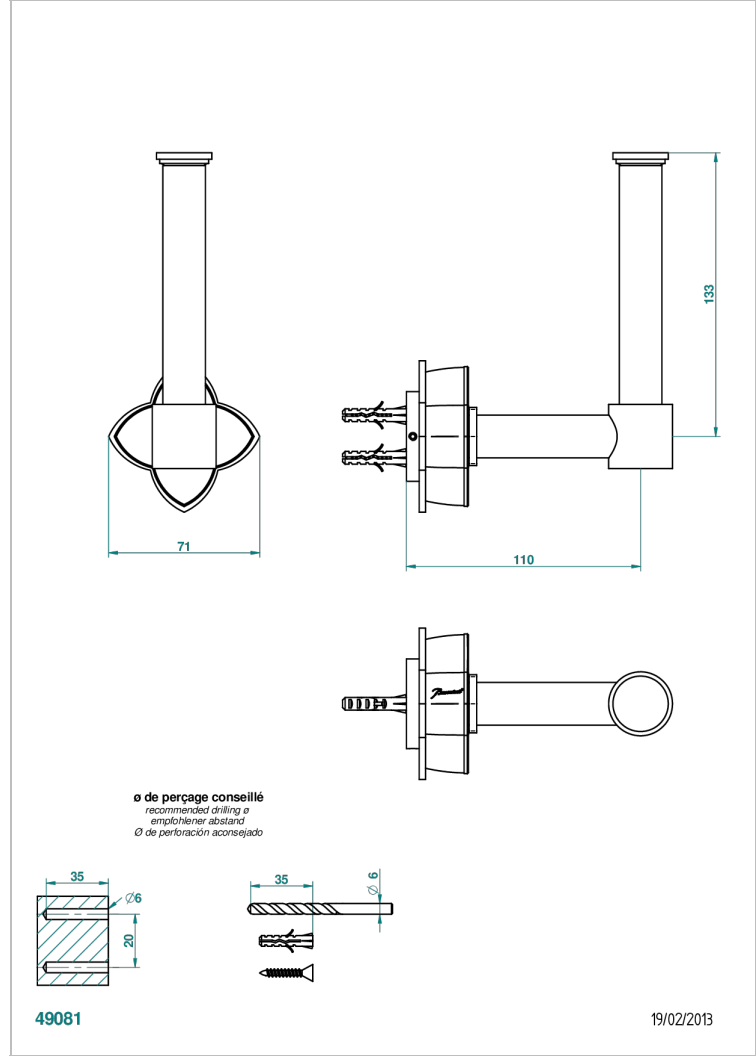

# PETALE DE CRISTAL - CLEAR CRYSTAL FINE GOLD THREAD

U6E-542

Reserve toilet paper holder

## CHARACTERISTIC

- Pétale de Cristal - Clear crystal fine gold thread
- Reserve toilet paper holder