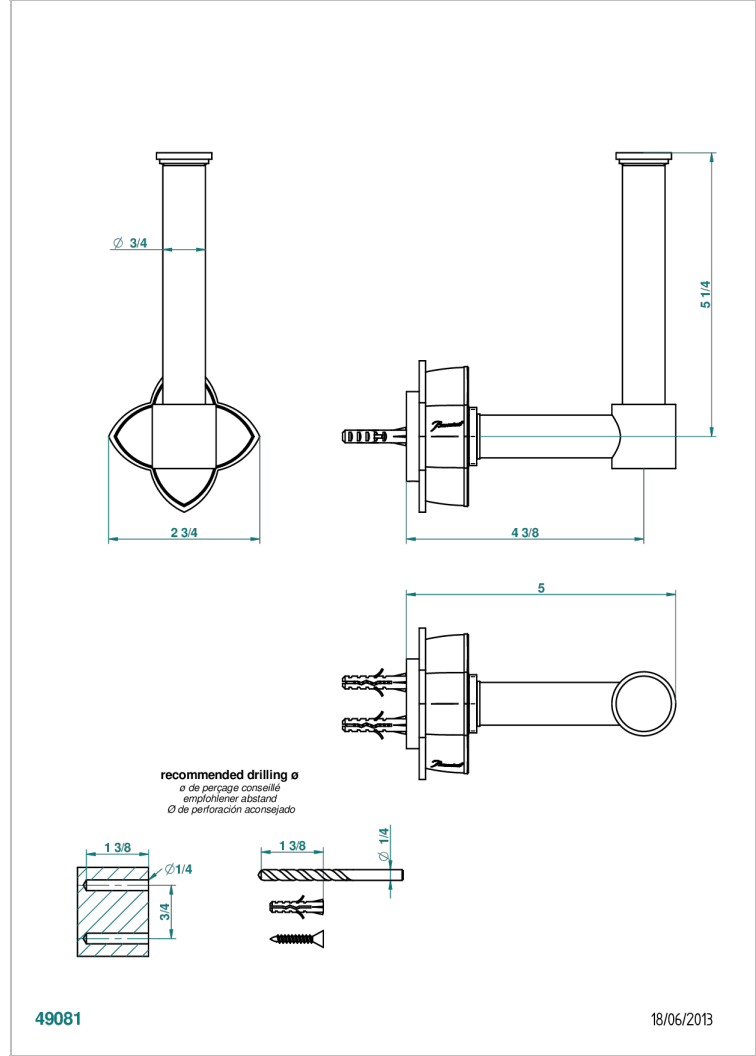

# PETALE DE CRISTAL - CLEAR CRYSTAL FINE GOLD THREAD

U6E-542

Reserve toilet paper holder

## CHARACTERISTIC

- Pétale de Cristal - Clear crystal fine gold thread
- Reserve toilet paper holder