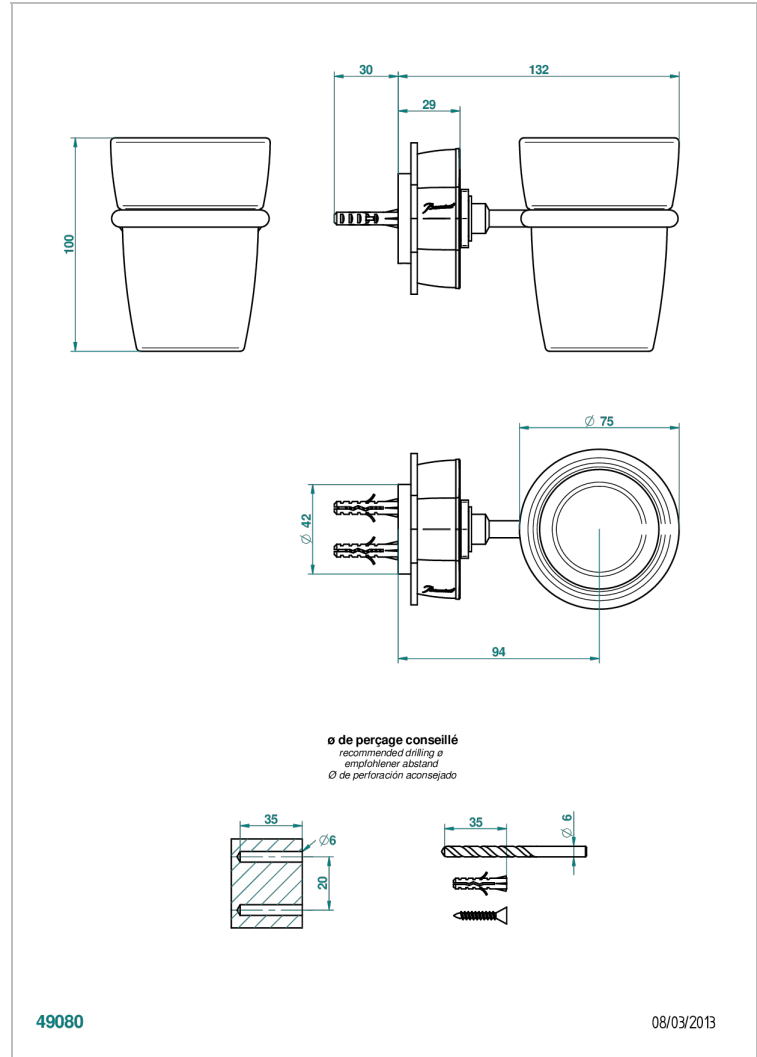

# PETALE DE CRISTAL - CLEAR CRYSTAL FINE GOLD THREAD

U6E-536

Tumbler holder, wall mounted

49080

08/03/2013

## CHARACTERISTIC

- Pétale de Cristal - Clear crystal fine gold thread
- Tumbler holder, wall mounted