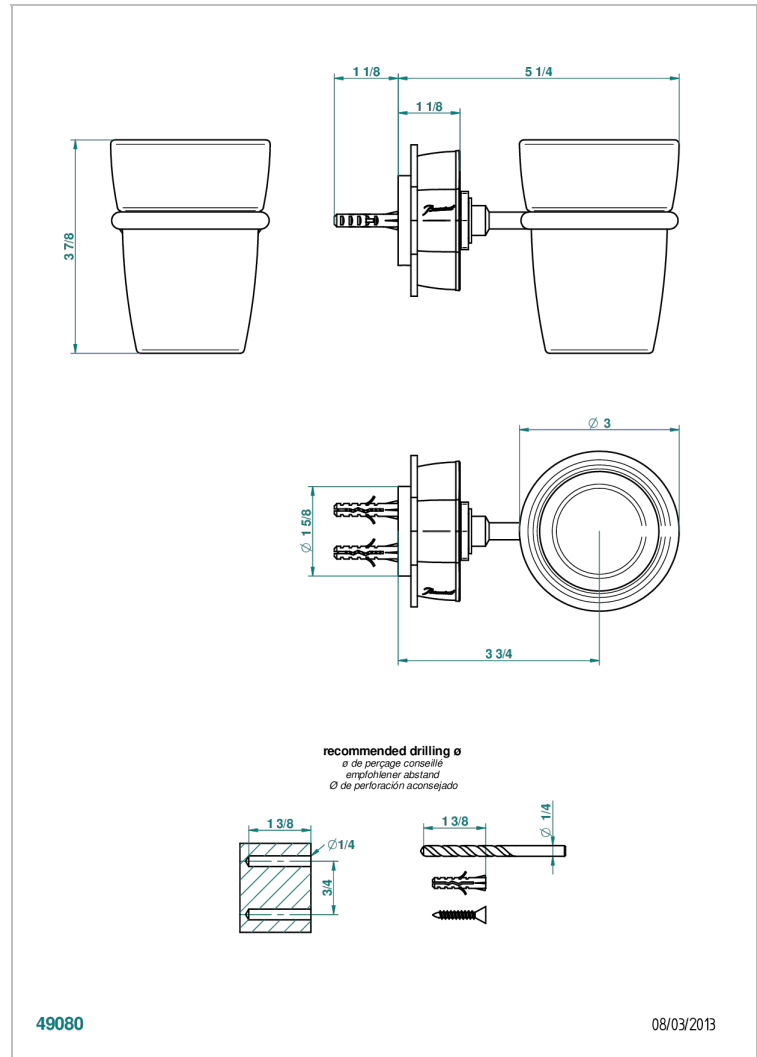

PETALE DE CRISTAL - CLEAR CRYSTAL FINE GOLD THREAD

U6E-536

Tumbler holder, wall mounted

49080

08/03/2013

CHARACTERISTIC

- Pétale de Cristal - Clear crystal fine gold thread
- Tumbler holder, wall mounted

AVAILABLE FINITIONS