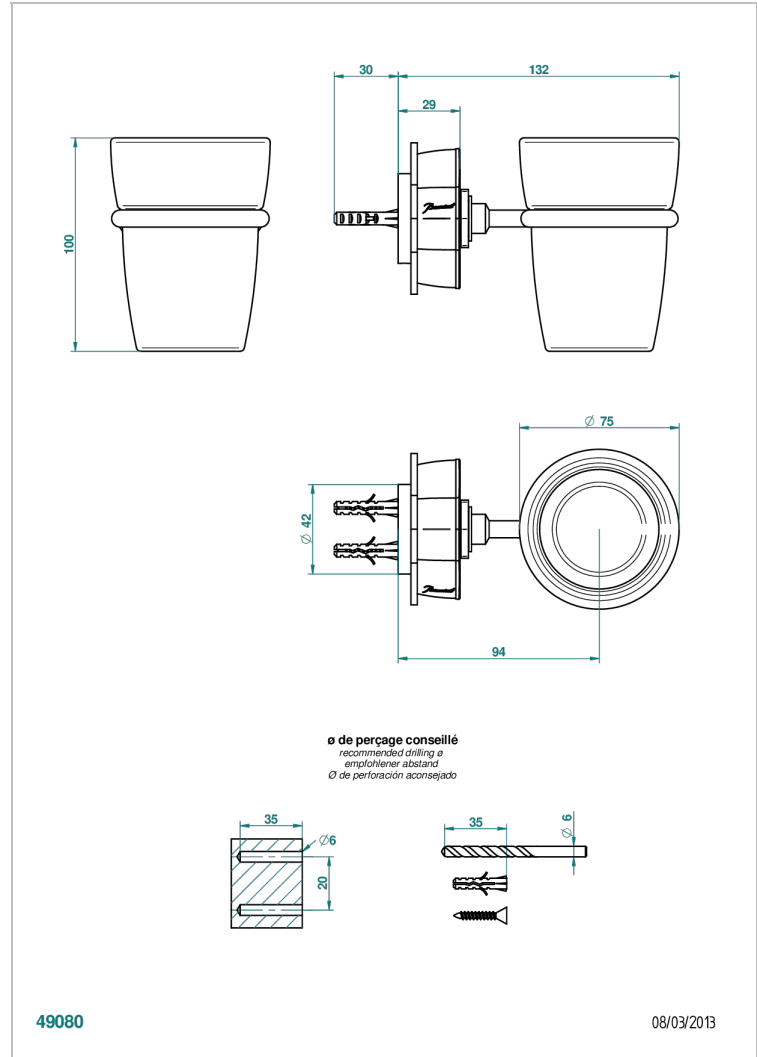

PETALE DE CRISTAL - CLEAR CRYSTAL FINE GOLD THREAD

U6E-536

Wall mounted glass tumbler and holder

49080

08/03/2013

CHARACTERISTIC

- Pétale de Cristal - Clear crystal fine gold thread
- Wall mounted glass tumbler and holder