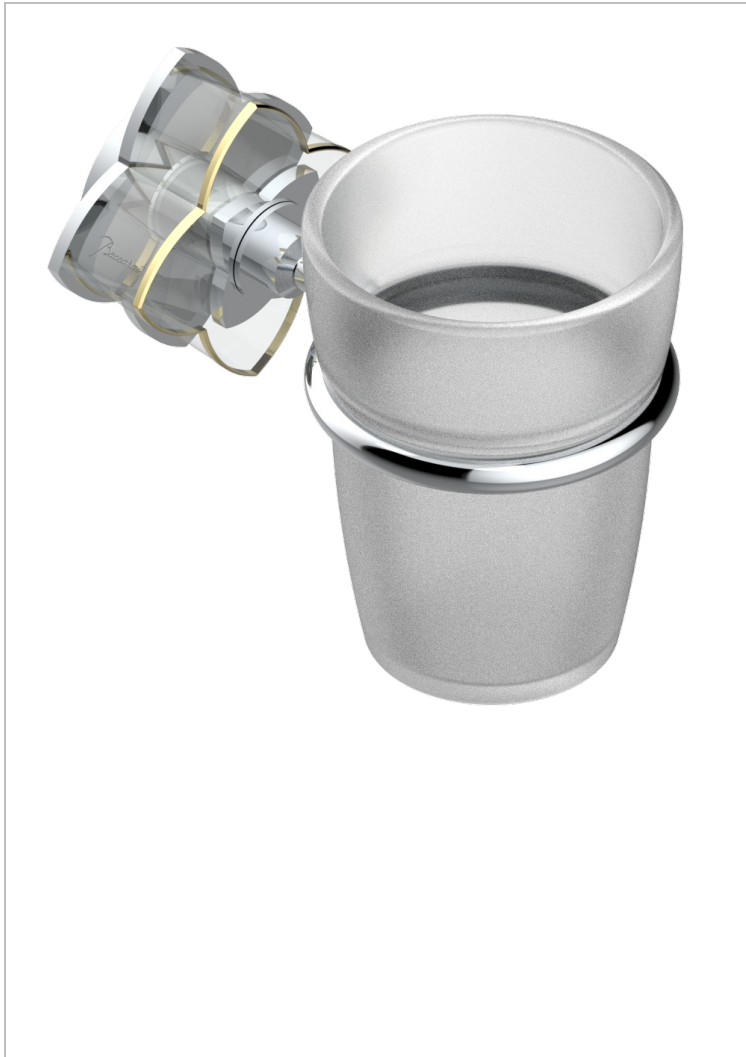

PETALE DE CRISTAL - CLEAR CRYSTAL FINE GOLD THREAD

U6E-536

Wall mounted glass tumbler and holder

49080

08/03/2013

CHARACTERISTIC

- Pétale de Cristal - Clear crystal fine gold thread
- Wall mounted glass tumbler and holder

AVAILABLE FINITIONS

Antique nickel - H28
Black ceram - D30
Blush PVD - H62
Brass color PVD - H49
Brown bronze color PVD - F33
Gold color PVD - H52

Graphite PVD - H64
Lacquered light bronze - D01
Matt Umber PVD - H67
Matt blush PVD - H60
Matt brass color PVD - H50
Matt brown bronze color PVD - F34