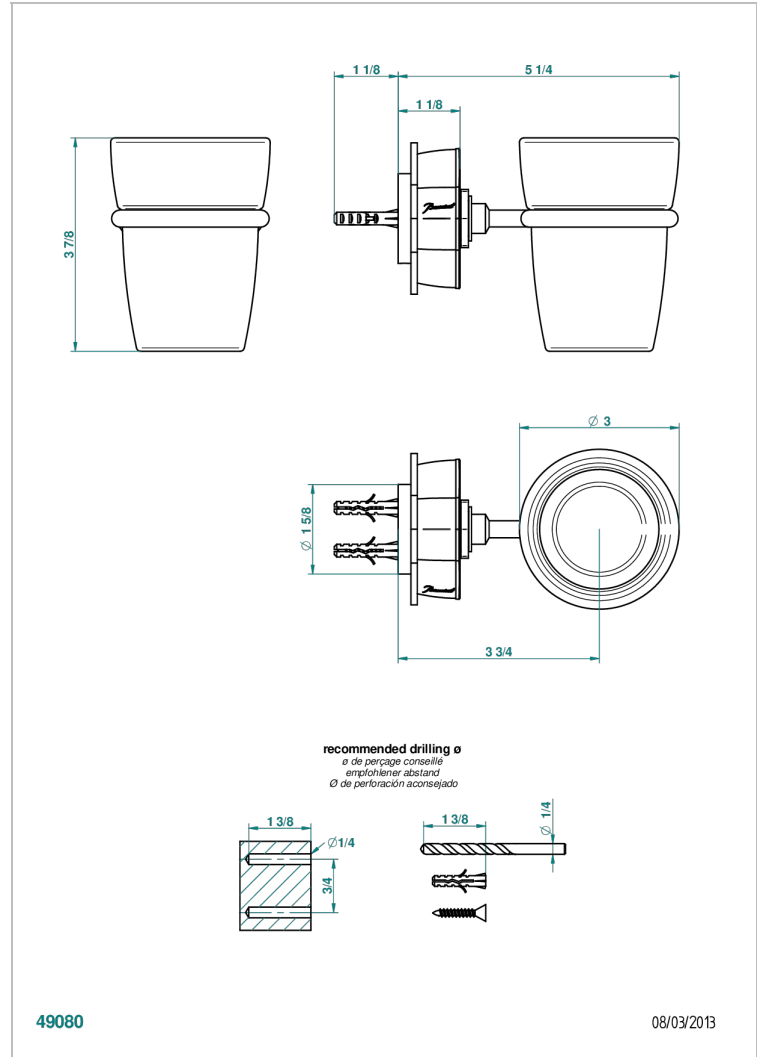

PETALE DE CRISTAL - CLEAR CRYSTAL FINE GOLD THREAD

U6E-536

Wall mounted glass tumbler and holder

CHARACTERISTIC

- Pétales de Cristal - Clear crystal fine gold thread
- Wall mounted glass tumbler and holder