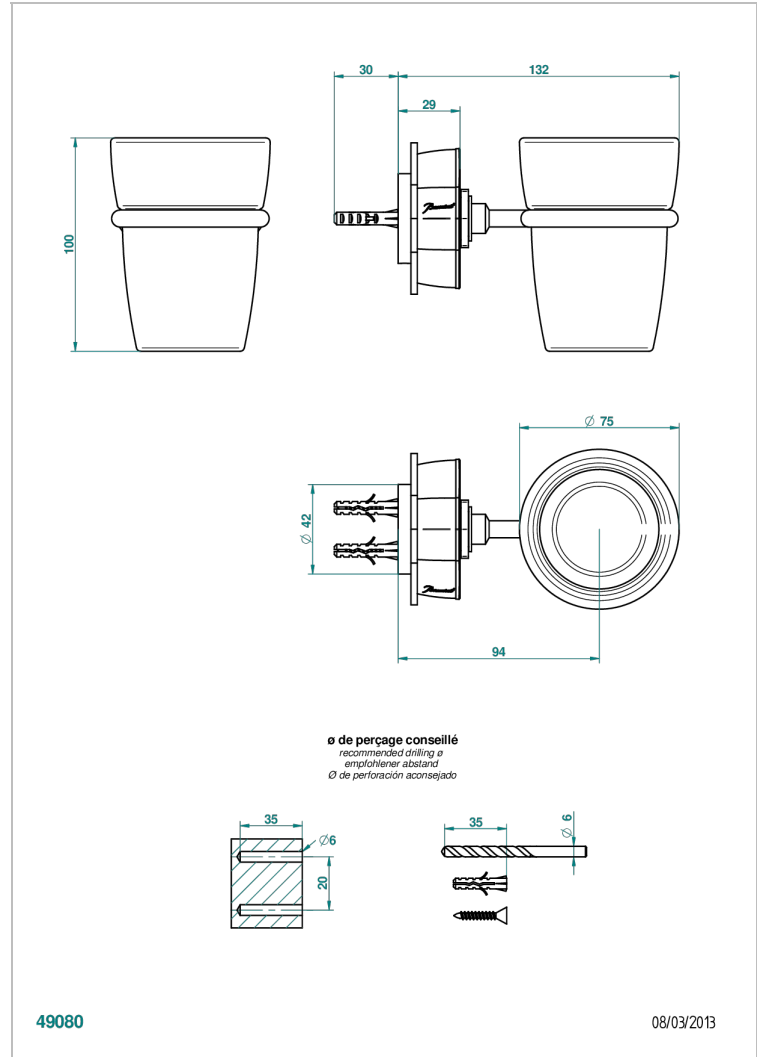

PETALE DE CRISTAL - CLEAR CRYSTAL FINE GOLD THREAD

U6E-536

Wall mounted glass tumbler and holder

CHARACTERISTIC

- Pétale de Cristal - Clear crystal fine gold thread
- Wall mounted glass tumbler and holder