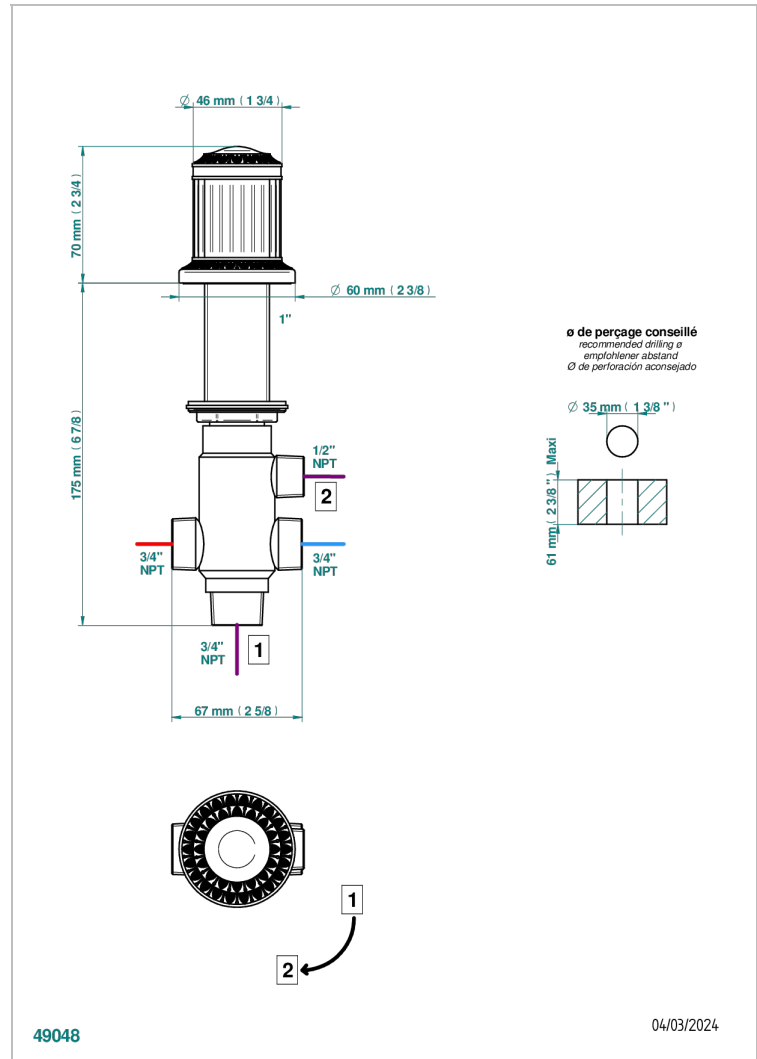

MALMAISON METAL

U93-50/4/VG

Rim mounted 4 way diverter : 2 inlets and 2 outlets

CHARACTERISTIC

- Malmaison Metal
- Rim mounted 4 way diverter : 2 inlets and 2 outlets

AVAILABLE FINITIONS

Antique nickel - H28
Black ceram - D30
Lacquered light bronze - D01
Matt chrome - C02
Matt gold - F07
Matt nickel (color finish) - C01

Polished chrome (color finish) - A02
Polished chrome / Polished gold (color finish) - G02
Polished gold (color finish) - F01
Polished nickel - B01
Soft gold - F30
Soft matt gold - F31

Varnished matt antique red copper (color finish) - H07