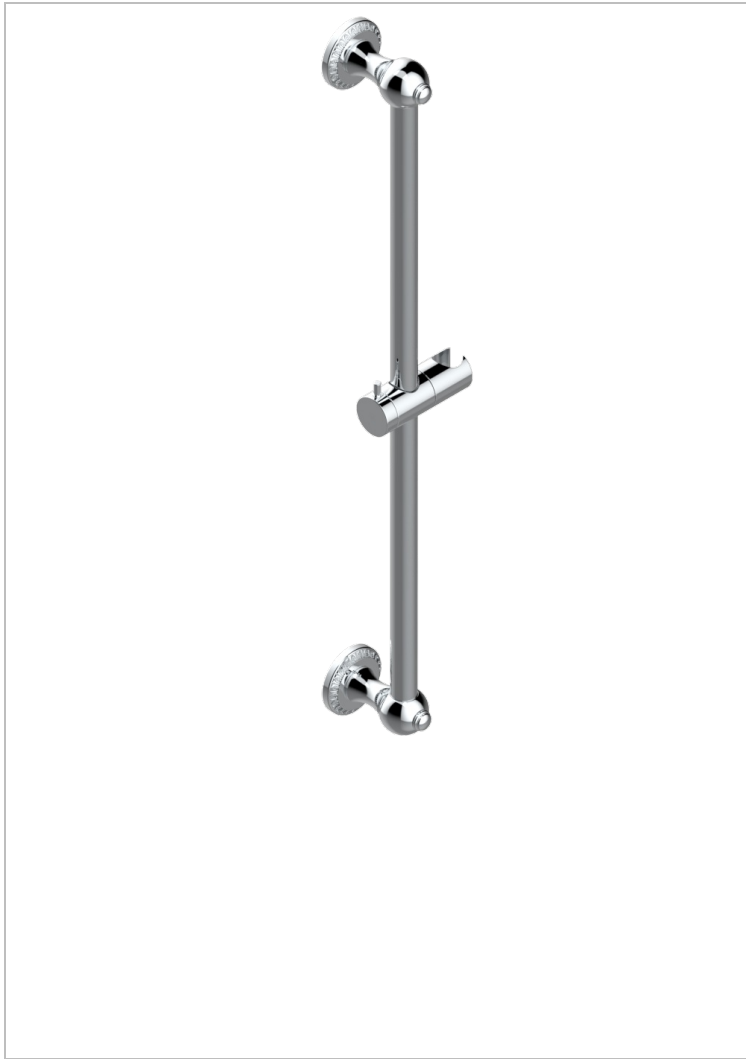

MALMAISON METAL

U93-258

60 cm SLIDE BAR AND HOOK

THG[®]
PARIS

CHARACTERISTIC

- Malmaison Metal
- 60 cm SLIDE BAR AND HOOK

AVAILABLE FINITIONS

Black ceram - D30
Chrome polished - A02
Chrome polished / gold polished - G02
Copper antique matt, coated - H07
Gold mat - F07
Gold polished - F01

Light coated bronze - D01
Matt chrome (American satin) - C02
Matt nickel (American satin) - C01
Nickel antique / Sovereign - H28
Nickel polished - B01
Soft gold - F30

Soft matt gold - F31