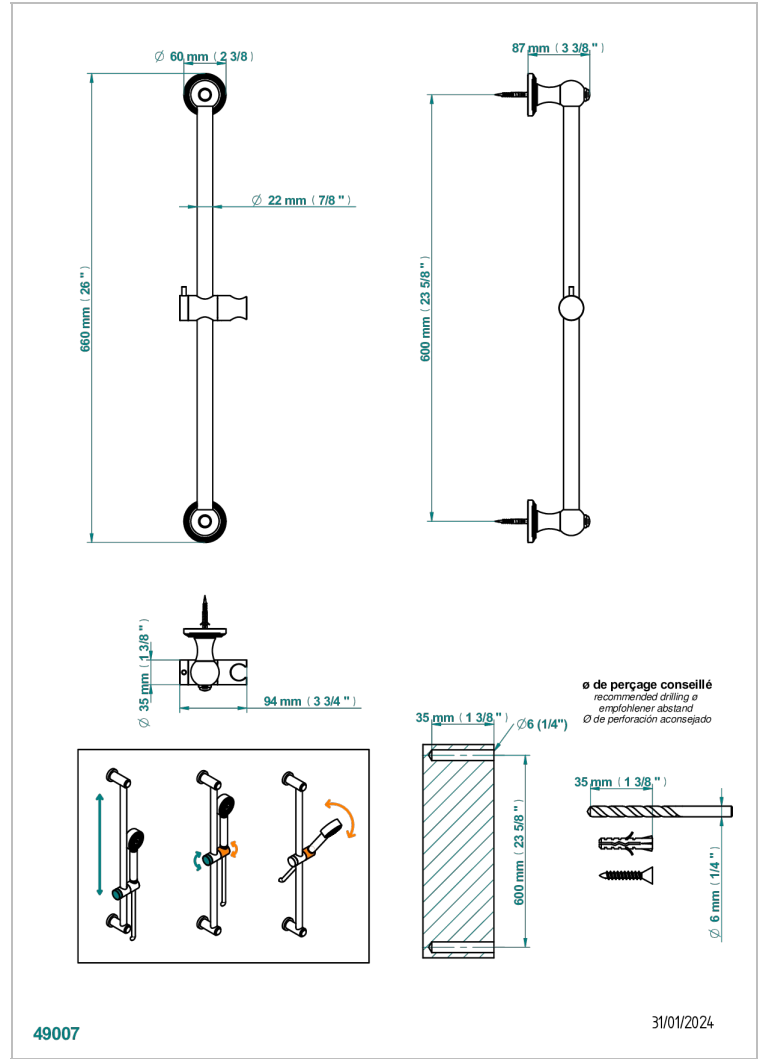

MALMAISON METAL

U93-258

60 cm SLIDE BAR AND HOOK

THG[®]
PARIS

CHARACTERISTIC

- Malmaison Metal
- 60 cm SLIDE BAR AND HOOK

AVAILABLE FINITIONS

Black ceram - D30
Chrome polished - A02
Chrome polished / gold polished - G02
Copper antique matt, coated - H07
Gold mat - F07
Gold polished - F01