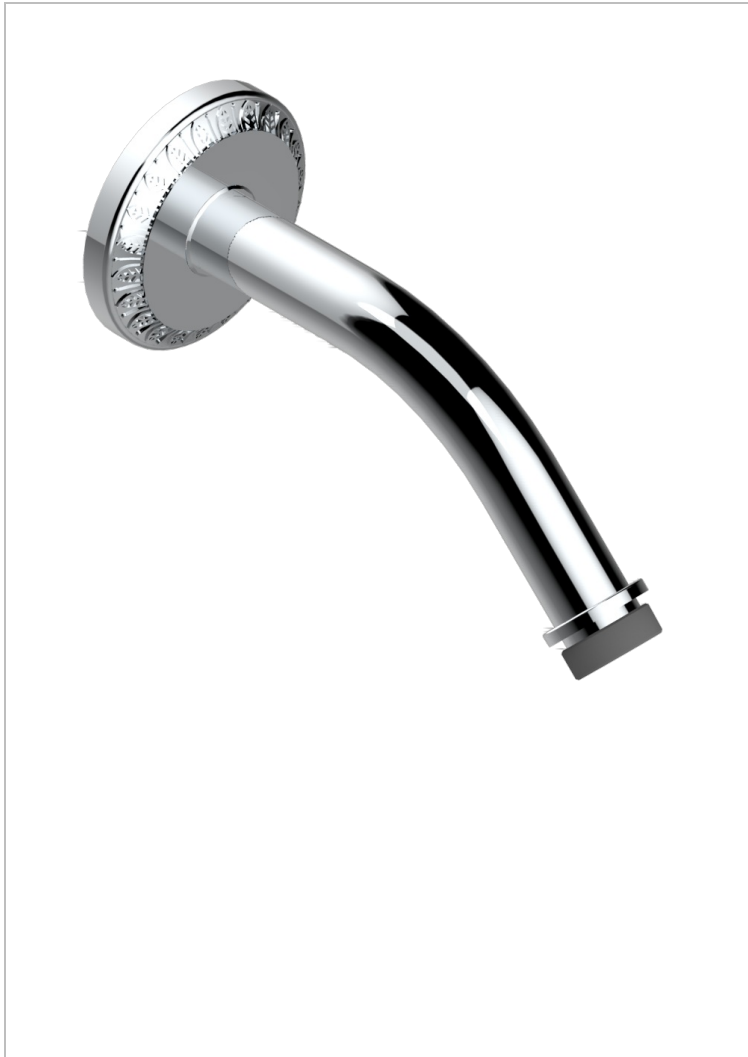

# MALMAISON METAL

U93-82

Wall mounted shower arm 1/2", length: 120 mm, 45°

THG<sup>®</sup>  
PARIS

## CHARACTERISTIC

- Malmaison Metal
- Wall mounted shower arm 1/2", length: 120 mm, 45°

## AVAILABLE FINITIONS

Antique nickel - H28  
Black ceram - D30  
Lacquered light bronze - D01  
Matt chrome - C02  
Matt gold - F07  
Matt nickel (color finish) - C01

Polished chrome (color finish) - A02  
Polished chrome / Polished gold (color finish) - G02  
Polished gold (color finish) - F01  
Polished nickel - B01  
Soft gold - F30  
Soft matt gold - F31

Varnished matt antique red copper (color finish) - H07