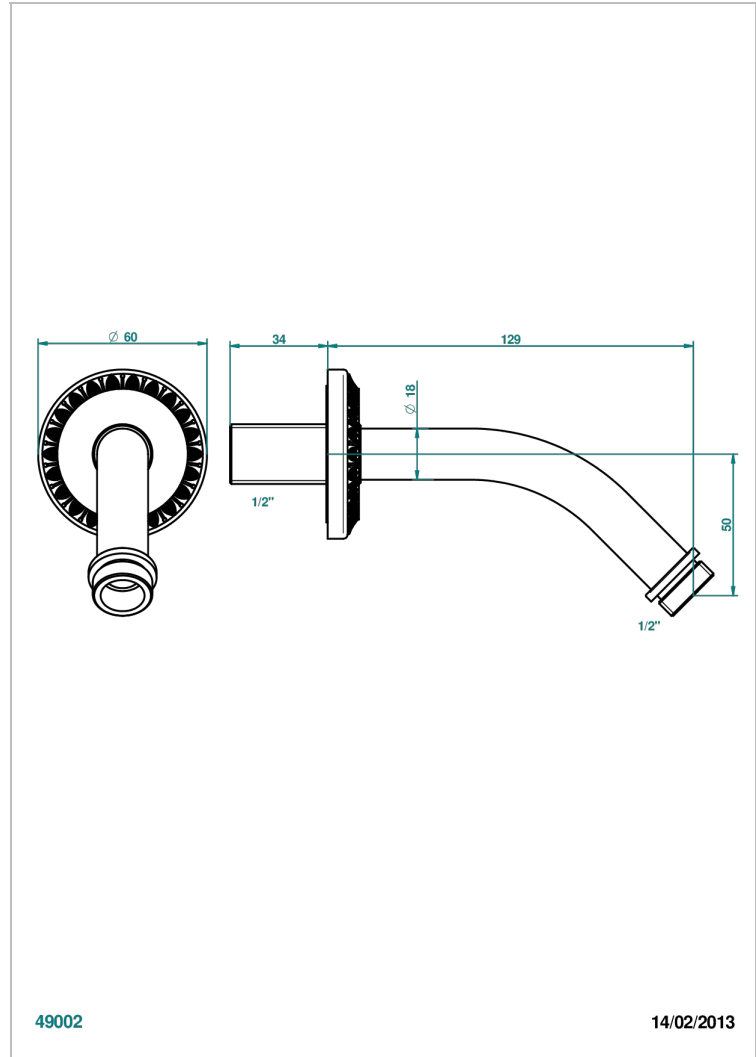

# MALMAISON METAL

U93-82

Wall mounted shower arm 1/2", length: 120 mm, 45°

THG<sup>®</sup>  
PARIS

## CHARACTERISTIC

- Malmaison Metal
- Wall mounted shower arm 1/2", length: 120 mm, 45°

## AVAILABLE FINITIONS

Antique nickel - H28  
Black ceram - D30  
Lacquered light bronze - D01  
Matt chrome - C02  
Matt gold - F07  
Matt nickel (color finish) - C01

Polished chrome (color finish) - A02  
Polished chrome / Polished gold (color finish) - G02  
Polished gold (color finish) - F01  
Polished nickel - B01  
Soft gold - F30  
Soft matt gold - F31

Varnished matt antique red copper (color finish) - H07