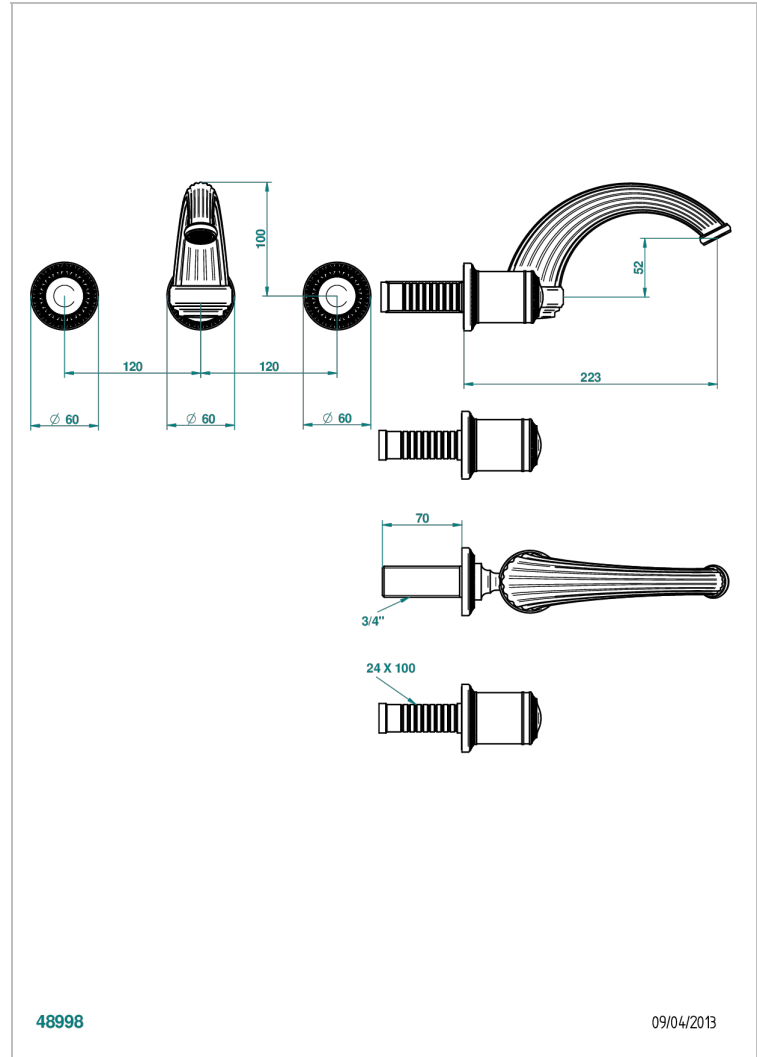

MALMAISON PORTORO

U95-40GBUS

Trim for wall mounted 3-hole lavatory set only

THG[®]
PARIS

CHARACTERISTIC

- Malmaison Portoro
- Trim for wall mounted 3-hole lavatory set only

TECHNICAL SPECS

- Recommandé : 3 bars (max. 5 bars) - Advised : 43,5 psi (max. 72 psi)
- 9,5 l/min à 3 bars (2.5 gpm at 43.5 psi)

RELATED SKU'S

- Ref. G00-40AM/US Rough parts for wall set (one counter clockwise and one clockwise cartridges)

AVAILABLE FINITIONS

Chrome polished - A02
Chrome polished / gold polished - G02
Copper antique matt, coated - H07
Gold mat - F07
Gold polished - F01
Light coated bronze - D01

Matt chrome (American satin) - C02
Matt nickel (American satin) - C01
Nickel antique / Sovereign - H28
Nickel polished - B01
Silver polished, antique - H03
Soft gold - F30

Soft matt gold - F31