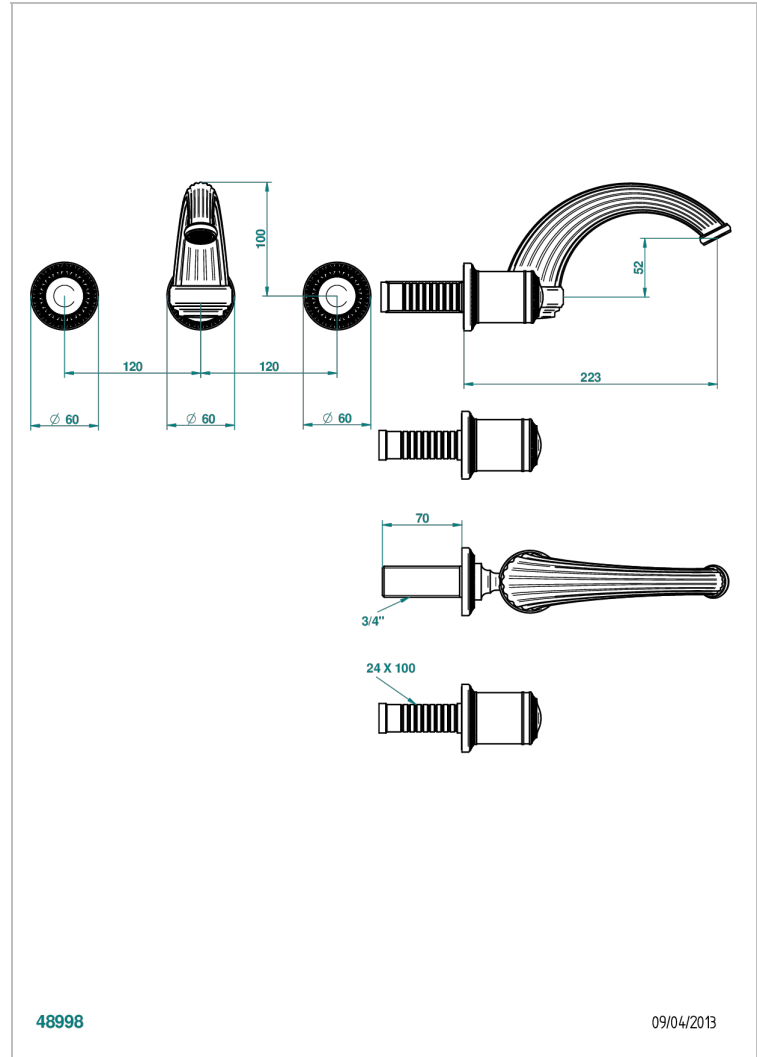

# MALMAISON PORTORO

U95-40GBUS

Trim for wall mounted 3-hole lavatory set only

THG<sup>®</sup>  
PARIS

## CHARACTERISTIC

- Malmaison Portoro
- Trim for wall mounted 3-hole lavatory set only

## RELATED SKU'S

- Ref. G00-40AM/US Rough parts for wall set (one counter clockwise and one clockwise cartridges)