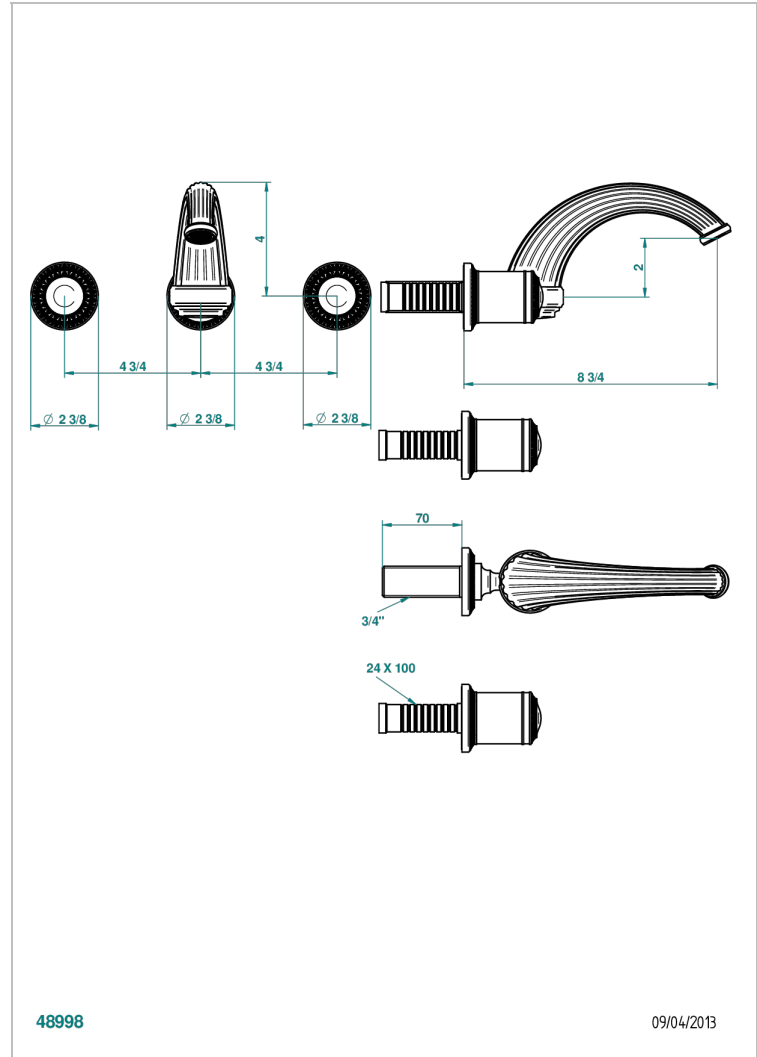

MALMAISON PORTORO

U95-40GBUS

Trim for wall mounted 3-hole lavatory set only

THG[®]
PARIS

CHARACTERISTIC

- Malmaison Portoro
- Trim for wall mounted 3-hole lavatory set only

TECHNICAL SPECS

- Recommandé : 3 bars (max. 5 bars) - Advised : 43,5 psi (max. 72 psi)
- 9,5 l/min à 3 bars (2.5 gpm at 43.5 psi)

RELATED SKU'S

- Ref. G00-40AM/US Rough parts for wall set (one counter clockwise and one clockwise cartridges)

AVAILABLE FINITIONS

Black ceram - D30
Chrome polished - A02
Chrome polished / gold polished - G02
Copper antique matt, coated - H07
Gold mat - F07
Gold polished - F01