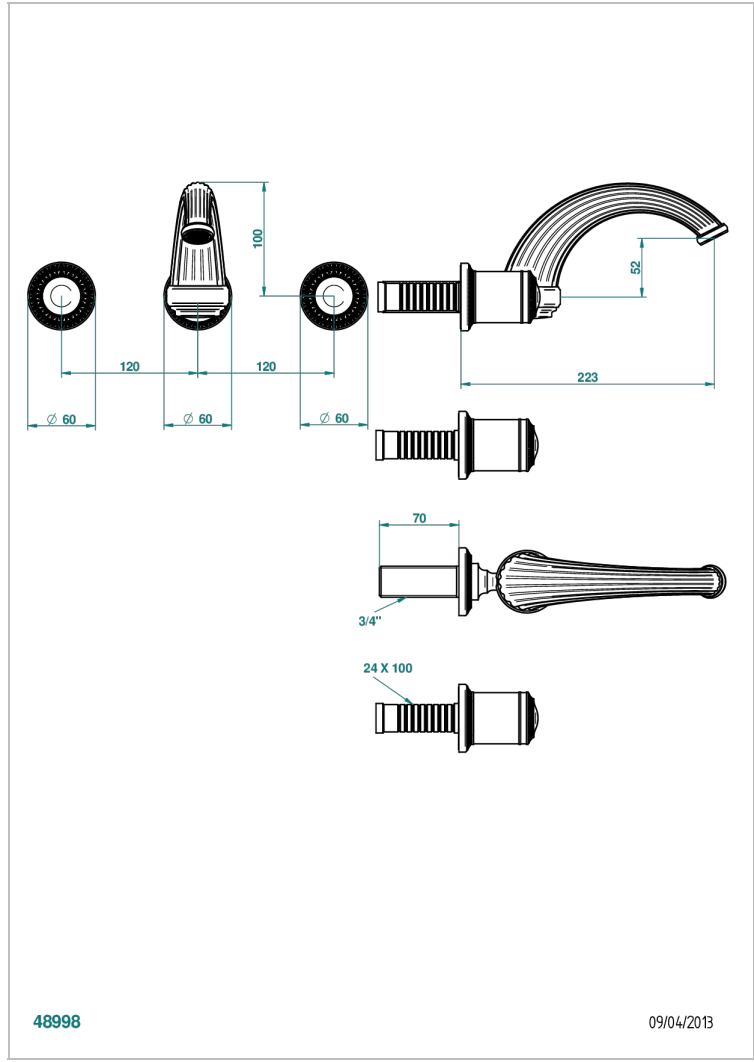

MALMAISON PORTORO

U95-40GB

Trim only for wall mounted 3-hole basin mixer

THG[®]
PARIS

48998

09/04/2013

CHARACTERISTIC

- Malmaison Portoro
- Trim only for wall mounted 3-hole basin mixer

TECHNICAL SPECS

- Recommandé : 3 bars (max. 5 bars) - Advised : 43,5 psi (max. 72 psi)
- 9,5 l/min à 3 bars (2.5 gpm at 43.5 psi)

RELATED SKU'S

- Ref. G00-40AC Rough parts for wall mounted 3 hole mixer, cross handle version
- Ref. G00-40AM Rough parts for wall mounted 3 hole mixer, lever handle version

AVAILABLE FINITIONS

Antique nickel - H28
Black ceramic - D30
Lacquered light bronze - D01
Matt chrome - C02
Matt gold - F07
Matt nickel (color finish) - C01

Polished chrome (color finish) - A02
Polished chrome / Polished gold (color finish) - G02
Polished gold (color finish) - F01
Polished nickel - B01
Soft gold - F30
Soft matt gold - F31

Varnished matt antique red copper (color finish) - H07