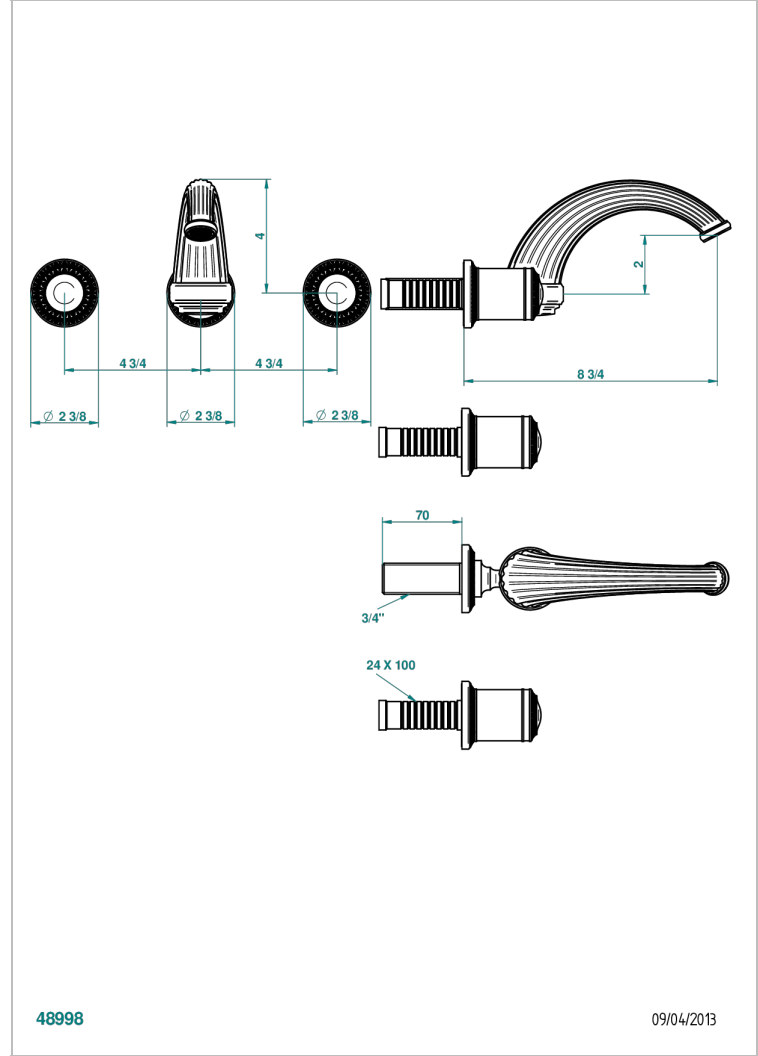

# MALMAISON PORTORO

U95-40GB

Trim only for wall mounted 3-hole basin mixer

THG<sup>®</sup>  
PARIS

## CHARACTERISTIC

- Malmaison Portoro
- Trim only for wall mounted 3-hole basin mixer

## RELATED SKU'S

- Ref. G00-40AC Rough parts for wall mounted 3 hole mixer, cross handle version
- Ref. G00-40AM Rough parts for wall mounted 3 hole mixer, lever handle version

Varnished matt antique red copper (color finish) - H07