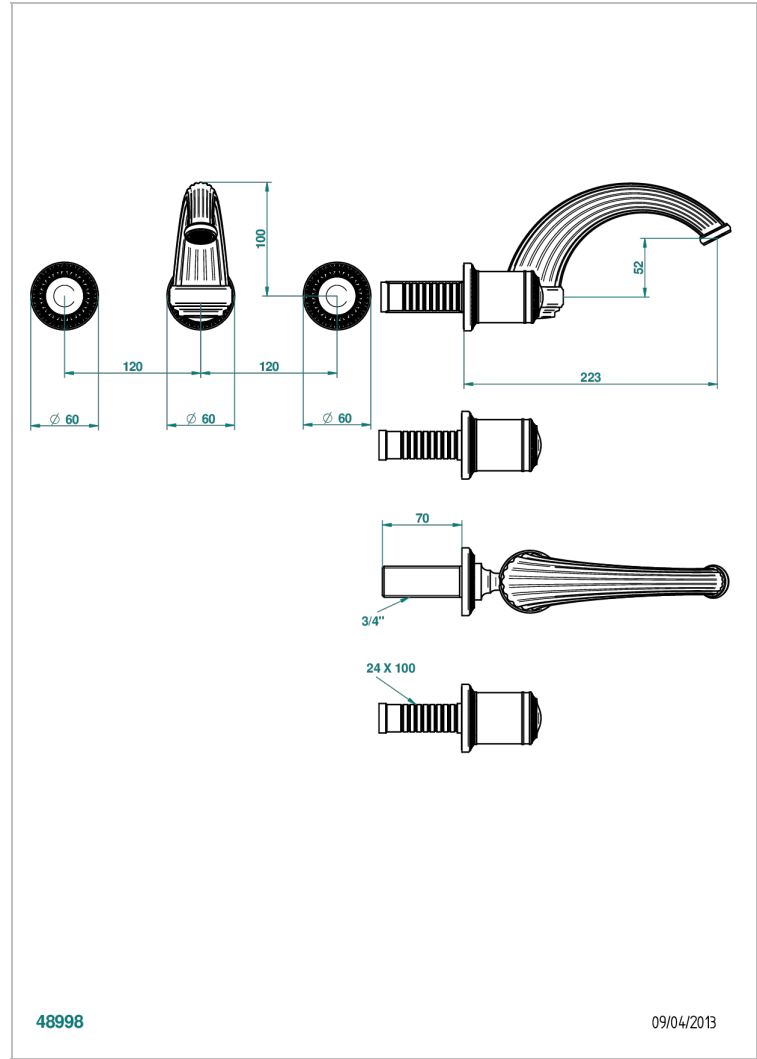

MALMAISON PORTORO

U95-40GB

Trim only for wall mounted 3-hole basin mixer

THG[®]
PARIS

CHARACTERISTIC

- Malmaison Portoro
- Trim only for wall mounted 3-hole basin mixer

TECHNICAL SPECS

- Recommandé : 3 bars (max. 5 bars) - Advised : 43,5 psi (max. 72 psi)
- 9,5 l/min à 3 bars (2.5 gpm at 43.5 psi)

RELATED SKU'S

- Ref. G00-40AC Rough parts for wall mounted 3 hole mixer, cross handle version
- Ref. G00-40AM Rough parts for wall mounted 3 hole mixer, lever handle version

AVAILABLE FINITIONS

Antique nickel - H28
Black ceram - D30
Lacquered light bronze - D01
Matt chrome - C02
Matt gold - F07
Matt nickel (color finish) - C01

Polished chrome (color finish) - A02
Polished chrome / Polished gold (color finish) - G02
Polished gold (color finish) - F01
Polished nickel - B01
Soft gold - F30
Soft matt gold - F31

Varnished matt antique red copper (color finish) - H07