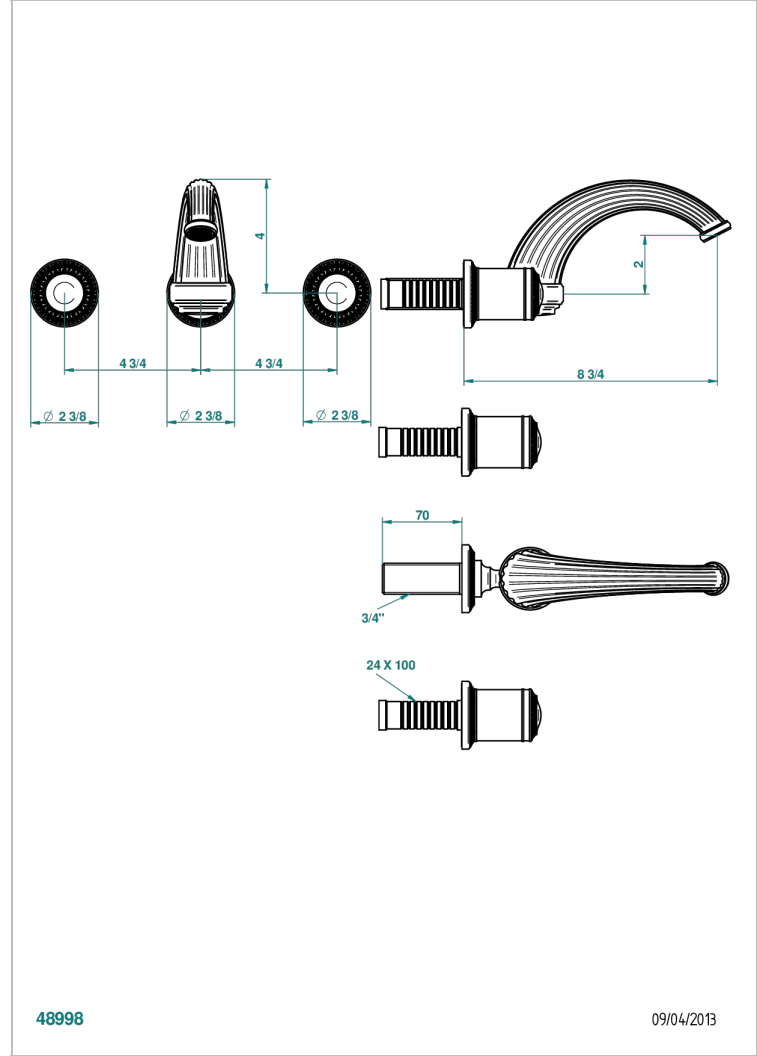

MALMAISON PORTORO

U95-40GB

Trim only for wall mounted 3-hole basin mixer

THG[®]
PARIS

CHARACTERISTIC

- Malmaison Portoro
- Trim only for wall mounted 3-hole basin mixer

TECHNICAL SPECS

- Recommandé : 3 bars (max. 5 bars) - Advised : 43,5 psi (max. 72 psi)
- 9,5 l/min à 3 bars (2.5 gpm at 43.5 psi)

RELATED SKU'S

- Ref. G00-40AC Rough parts for wall mounted 3 hole mixer, cross handle version
- Ref. G00-40AM Rough parts for wall mounted 3 hole mixer, lever handle version

AVAILABLE FINITIONS

Antique nickel - H28
Black ceram - D30
Lacquered light bronze - D01
Matt chrome - C02
Matt gold - F07
Matt nickel (color finish) - C01

Polished chrome (color finish) - A02
Polished chrome / Polished gold (color finish) - G02
Polished gold (color finish) - F01
Polished nickel - B01
Soft gold - F30
Soft matt gold - F31

Varnished matt antique red copper (color finish) - H07