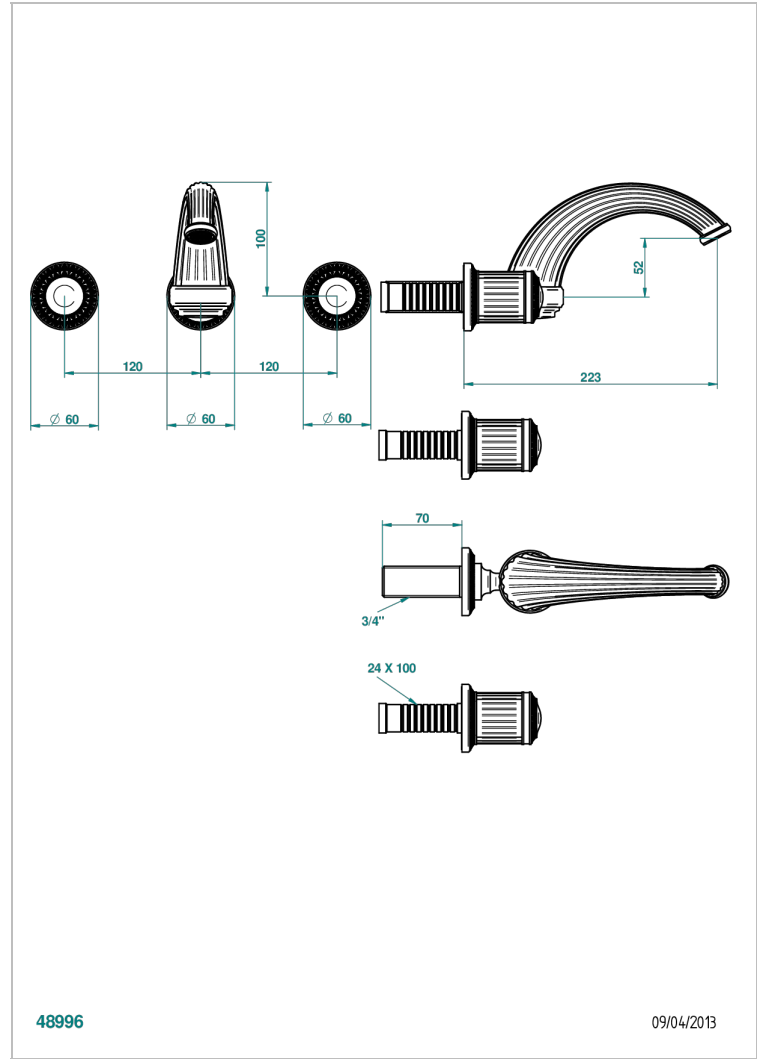

# MALMAISON METAL

U93-40GBUS

Trim for wall mounted 3-hole lavatory set only

THG<sup>®</sup>  
PARIS

## CHARACTERISTIC

- Malmaison Metal
- Trim for wall mounted 3-hole lavatory set only

## RELATED SKU'S

- Ref. G00-40AM/US Rough parts for wall set (one counter clockwise and one clockwise cartridges)