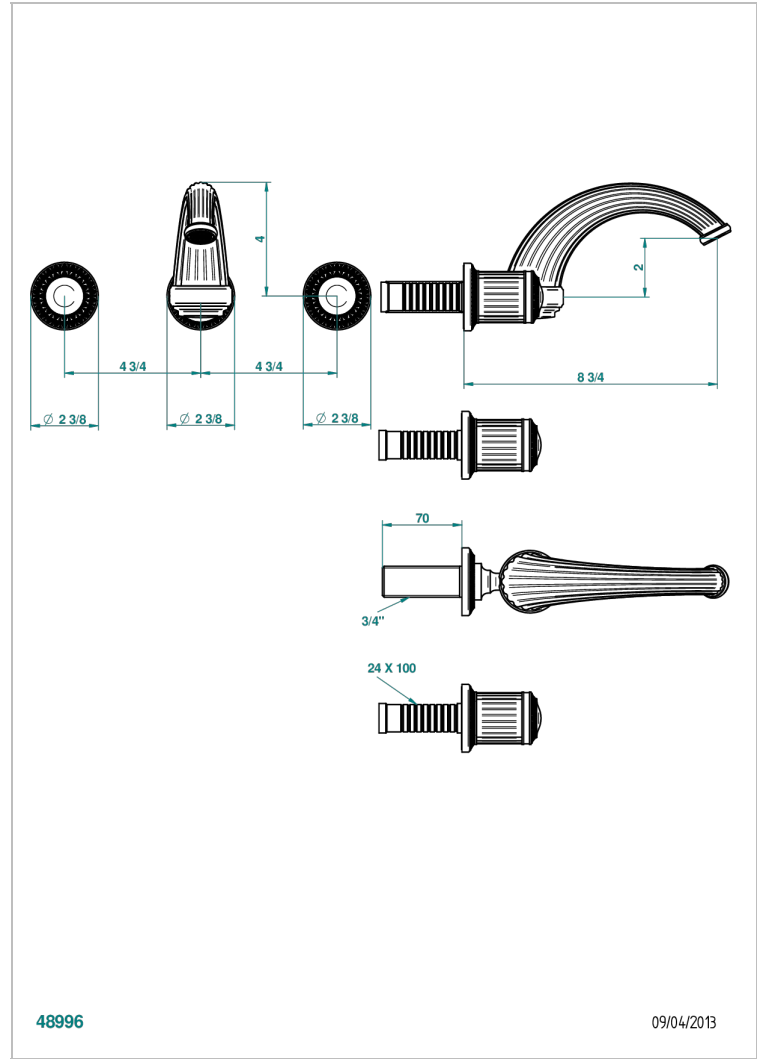

MALMAISON METAL

U93-40GBUS

Trim for wall mounted 3-hole lavatory set only

THG[®]
PARIS

CHARACTERISTIC

- Malmaison Metal
- Trim for wall mounted 3-hole lavatory set only

TECHNICAL SPECS

- Recommandé : 3 bars (max. 5 bars) - Advised : 43,5 psi (max. 72 psi)
- 9,5 l/min à 3 bars (2.5 gpm at 43.5 psi)

RELATED SKU'S

- Ref. G00-40AM/US Rough parts for wall set (one counter clockwise and one clockwise cartridges)

AVAILABLE FINITIONS

Black ceram - D30
Chrome polished - A02
Chrome polished / gold polished - G02
Copper antique matt, coated - H07
Gold mat - F07
Gold polished - F01