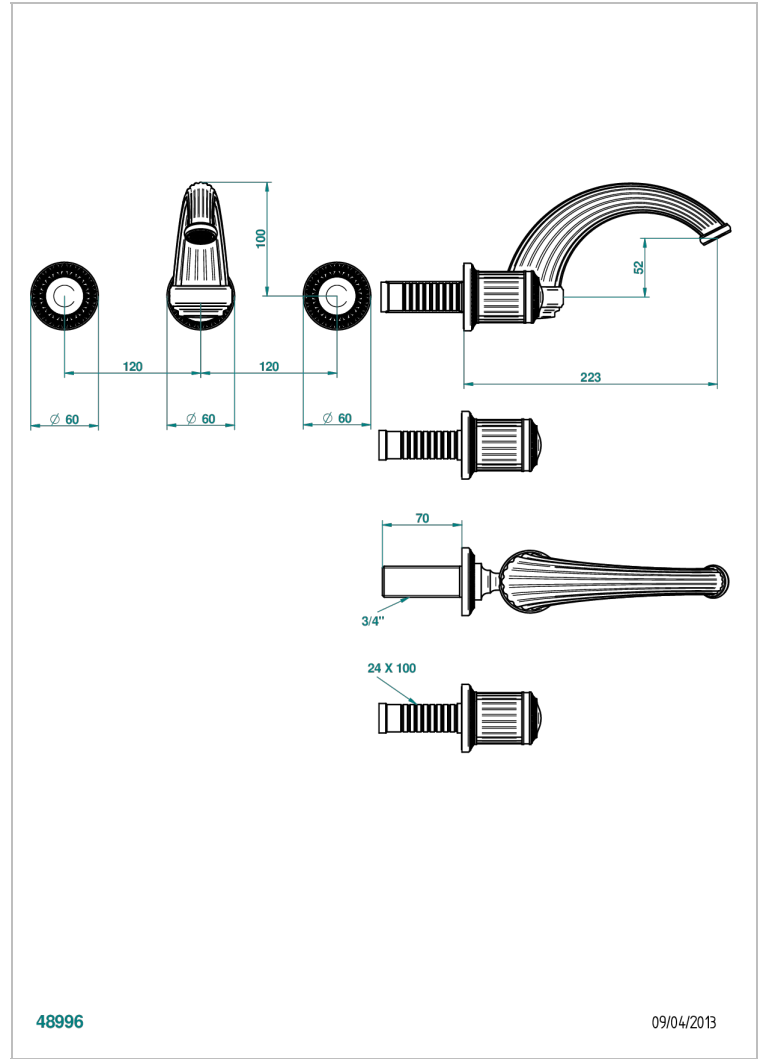

MALMAISON METAL

U93-40GB

Trim only for wall mounted 3-hole basin mixer

THG[®]
PARIS

CHARACTERISTIC

- Malmaison Metal
- Trim only for wall mounted 3-hole basin mixer

TECHNICAL SPECS

- Recommandé : 3 bars (max. 5 bars) - Advised : 43,5 psi (max. 72 psi)
- 9,5 l/min à 3 bars (2.5 gpm at 43.5 psi)

RELATED SKU'S

- Ref. G00-40AC Rough parts for wall mounted 3 hole mixer, cross handle version
- Ref. G00-40AM Rough parts for wall mounted 3 hole mixer, lever handle version

AVAILABLE FINITIONS

Antique nickel - H28
Black ceram - D30
Lacquered light bronze - D01
Matt chrome - C02
Matt gold - F07
Matt nickel (color finish) - C01

Polished chrome (color finish) - A02
Polished chrome / Polished gold (color finish) - G02
Polished gold (color finish) - F01
Polished nickel - B01
Soft gold - F30
Soft matt gold - F31

Varnished matt antique red copper (color finish) - H07