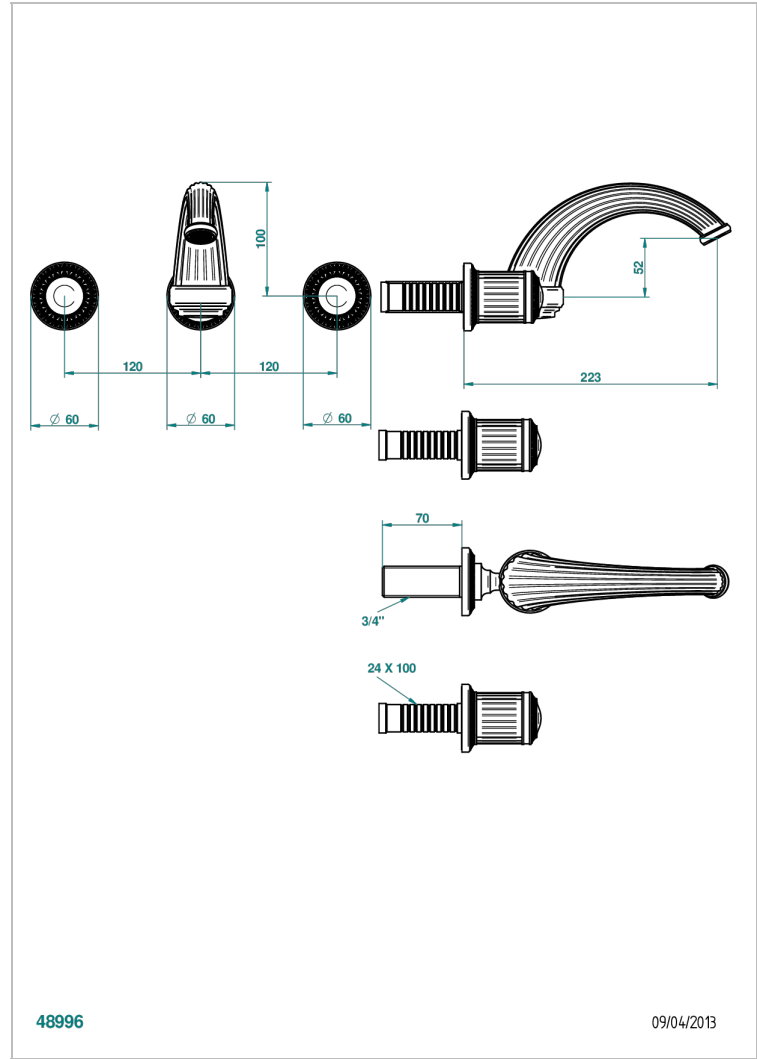

MALMAISON METAL

U93-40GB

Trim only for wall mounted 3-hole basin mixer

THG[®]
PARIS

CHARACTERISTIC

- Malmaison Metal
- Trim only for wall mounted 3-hole basin mixer

TECHNICAL SPECS

- Recommandé : 3 bars (max. 5 bars) - Advised : 43,5 psi (max. 72 psi)
- 9,5 l/min à 3 bars (2.5 gpm at 43.5 psi)

RELATED SKU'S

- Ref. G00-40AC Rough parts for wall mounted 3 hole mixer, cross handle version
- Ref. G00-40AM Rough parts for wall mounted 3 hole mixer, lever handle version

AVAILABLE FINITIONS

Antique nickel - H28
Black ceram - D30
Lacquered light bronze - D01
Matt chrome - C02
Matt gold - F07
Matt nickel (color finish) - C01

Polished chrome (color finish) - A02
Polished chrome / Polished gold (color finish) - G02
Polished gold (color finish) - F01
Polished nickel - B01
Soft gold - F30
Soft matt gold - F31

Varnished matt antique red copper (color finish) - H07