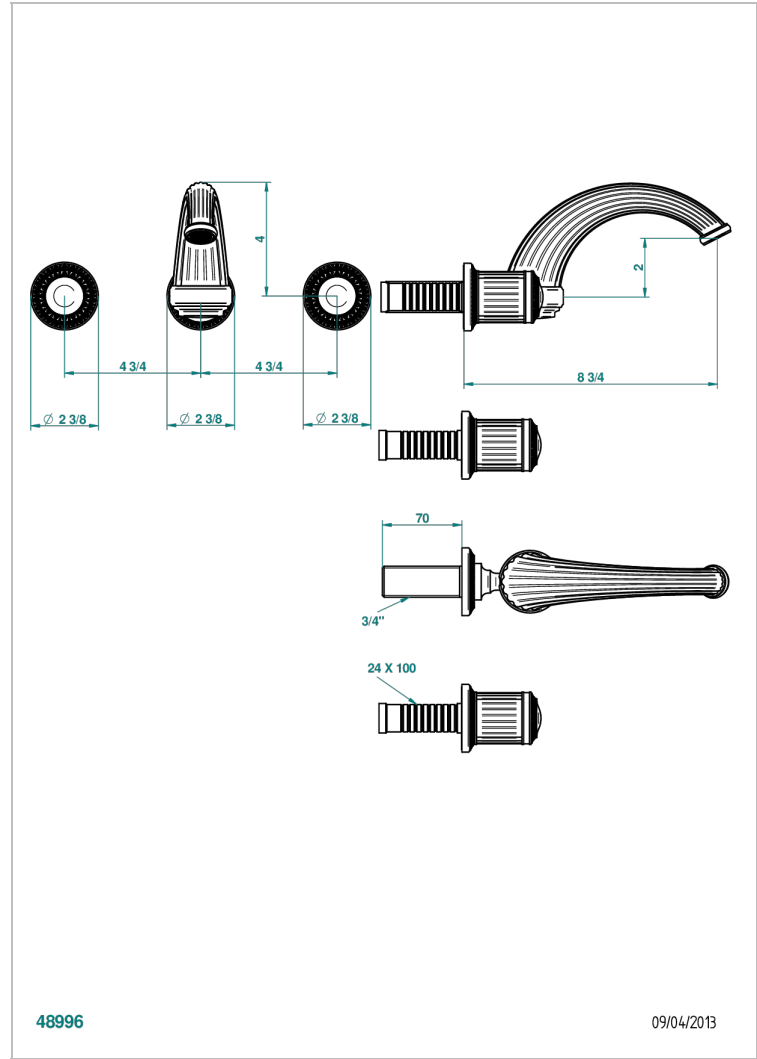

MALMAISON METAL

U93-40GB

Trim only for wall mounted 3-hole basin mixer

THG[®]
PARIS

CHARACTERISTIC

- Malmaison Metal
- Trim only for wall mounted 3-hole basin mixer

TECHNICAL SPECS

- Recommandé : 3 bars (max. 5 bars) - Advised : 43,5 psi (max. 72 psi)
- 9,5 l/min à 3 bars (2.5 gpm at 43.5 psi)

RELATED SKU'S

- Ref. G00-40AC Rough parts for wall mounted 3 hole mixer, cross handle version
- Ref. G00-40AM Rough parts for wall mounted 3 hole mixer, lever handle version

AVAILABLE FINITIONS

Antique nickel - H28
Black ceram - D30
Lacquered light bronze - D01
Matt chrome - C02
Matt gold - F07
Matt nickel (color finish) - C01

Polished chrome (color finish) - A02
Polished chrome / Polished gold (color finish) - G02
Polished gold (color finish) - F01
Polished nickel - B01
Soft gold - F30
Soft matt gold - F31

Varnished matt antique red copper (color finish) - H07