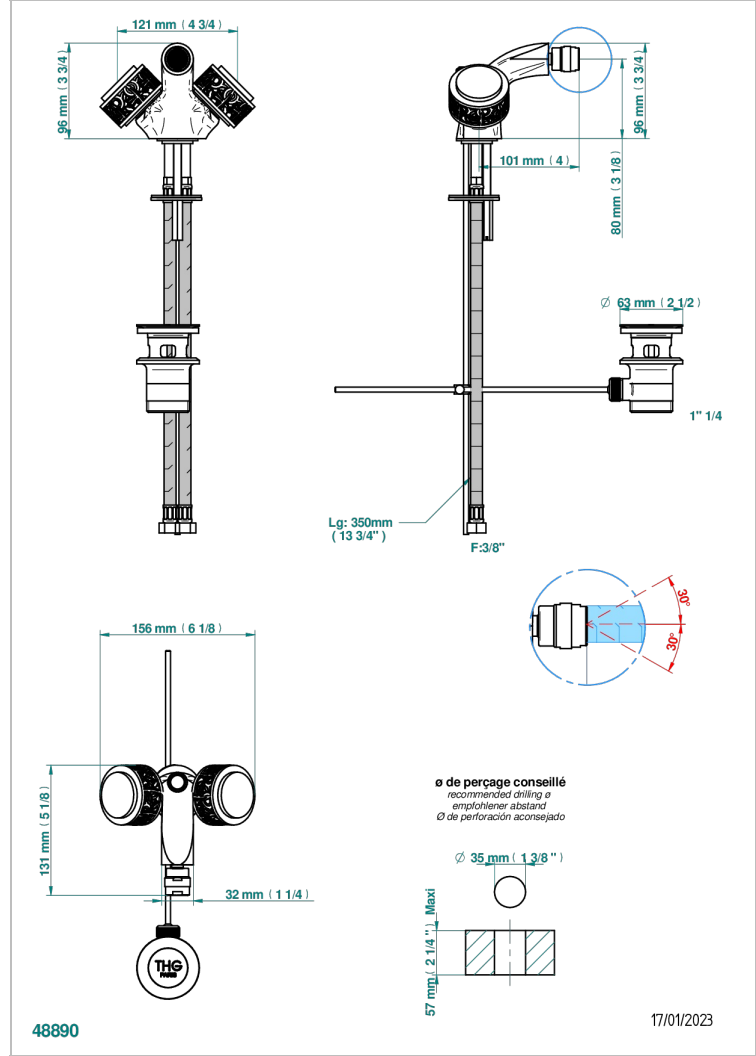

NEW PARADISE

U5P-3202

1-hole bidet mixer with swivel jet handshower with waste

CHARACTERISTIC

- ACS : 17ACCLY613
- NF : NF EN 200 - IA - Chrome

STANDARDS

TECHNICAL SPECS

- Recommandé : 3 bars (max. 5 bars) - Advised : 43,5 psi (max. 72 psi)
- 15 l/min à 3 bars (4 gpm at 43.5 psi)

AVAILABLE FINITIONS

- | | | | |
|------------------------------|-----------------------------------|----------------------------------|--------------------------------------|
| Antique nickel - H28 | Graphite PVD - H64 | Matt chrome - C02 | Nickel color PVD - H55 |
| Black ceram - D30 | Lacquered light bronze - D01 | Matt gold - F07 | Polished chrome (color finish) - A02 |
| Blush PVD - H62 | Matt Umber PVD - H67 | Matt gold color PVD - H53 | Polished gold (color finish) - F01 |
| Brass color PVD - H49 | Matt blush PVD - H60 | Matt graphite PVD - H65 | Polished nickel - B01 |
| Brown bronze color PVD - F33 | Matt brass color PVD - H50 | Matt nickel (color finish) - C01 | Soft matt gold - F31 |
| Gold color PVD - H52 | Matt brown bronze color PVD - F34 | Matt nickel color PVD - H56 | Umber PVD - H66 |