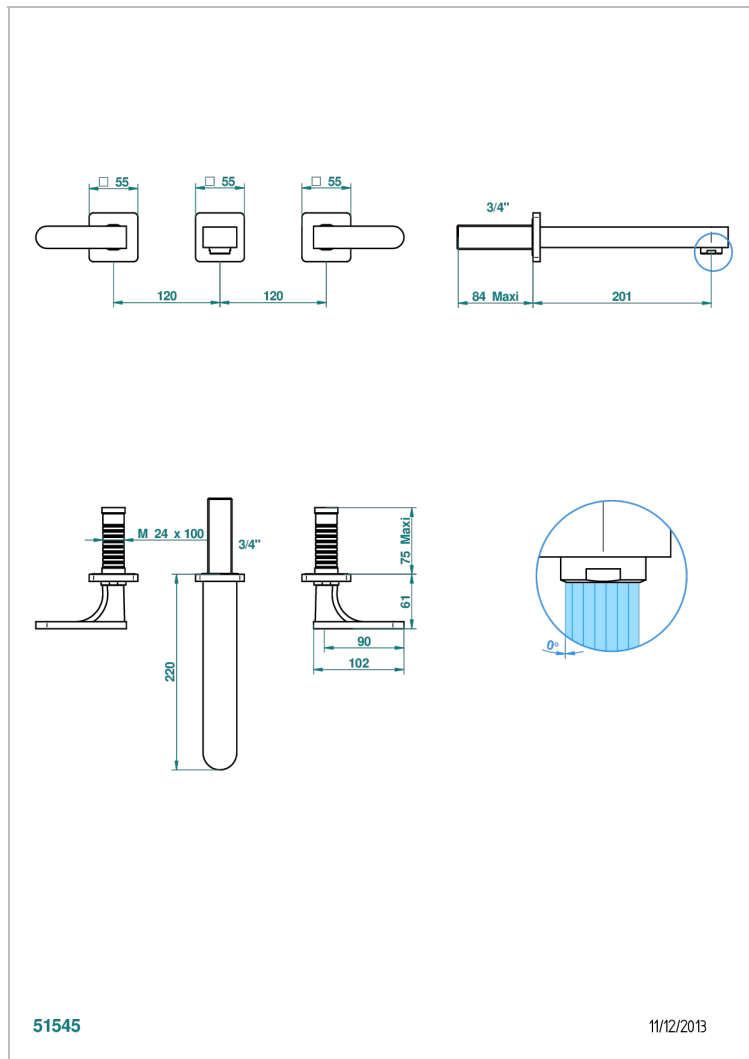

# PROFIL METAL WITH LEVER HANDLES

A6B-41SGB

Trim for wall mounted 3-hole bath set only

## CHARACTERISTIC

- Profil Metal with lever handles
- Trim for wall mounted 3-hole bath set only

## TECHNICAL SPECS

- Recommandé : 3 bars (max. 5 bars) - Advised : 43,5 psi (max. 72 psi)
- Bec : 35 l/min à 3 bars
- Spout : 9.26 gpm at 43.5 psi

## RELATED SKU'S

- Ref. G00-40AM/US Rough parts for wall set (one counter clockwise and one clockwise cartridges)