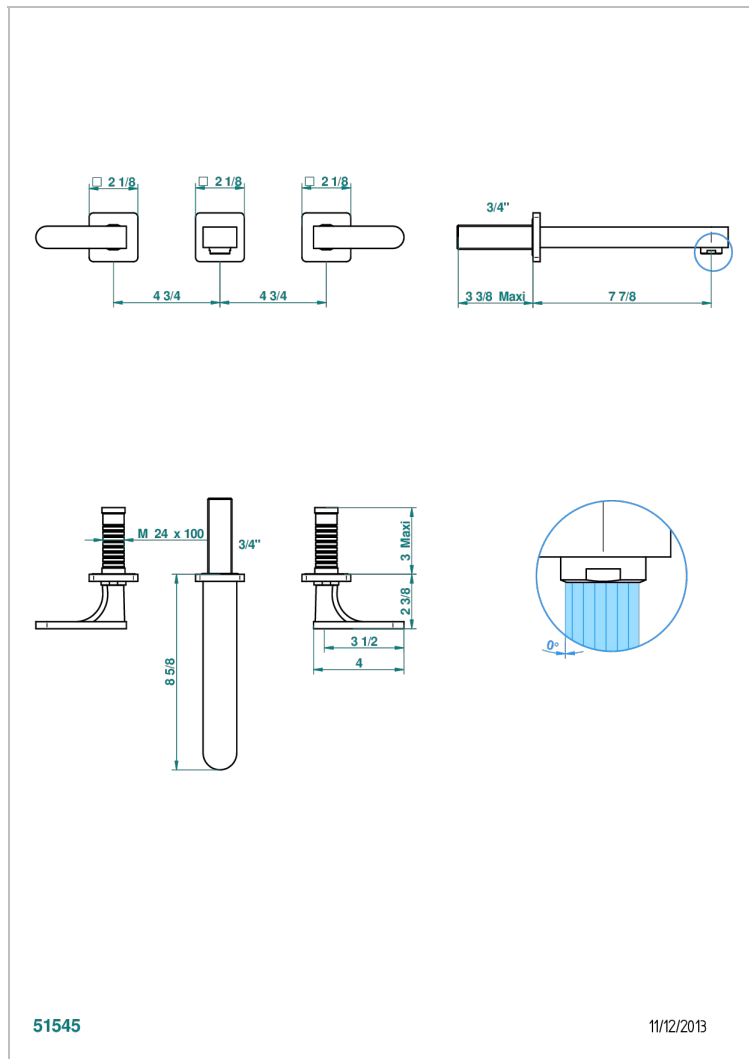

# PROFIL METAL WITH LEVER HANDLES

A6B-41SGB

Trim for wall mounted 3-hole bath set only

## CHARACTERISTIC

- Profil Metal with lever handles
- Trim for wall mounted 3-hole bath set only

## TECHNICAL SPECS

- Recommandé : 3 bars (max. 5 bars) - Advised : 43,5 psi (max. 72 psi)
- Bec : 35 l/min à 3 bars
- Spout : 9.26 gpm at 43.5 psi

## RELATED SKU'S

- Ref. G00-40AM/US Rough parts for wall set (one counter clockwise and one clockwise cartridges)