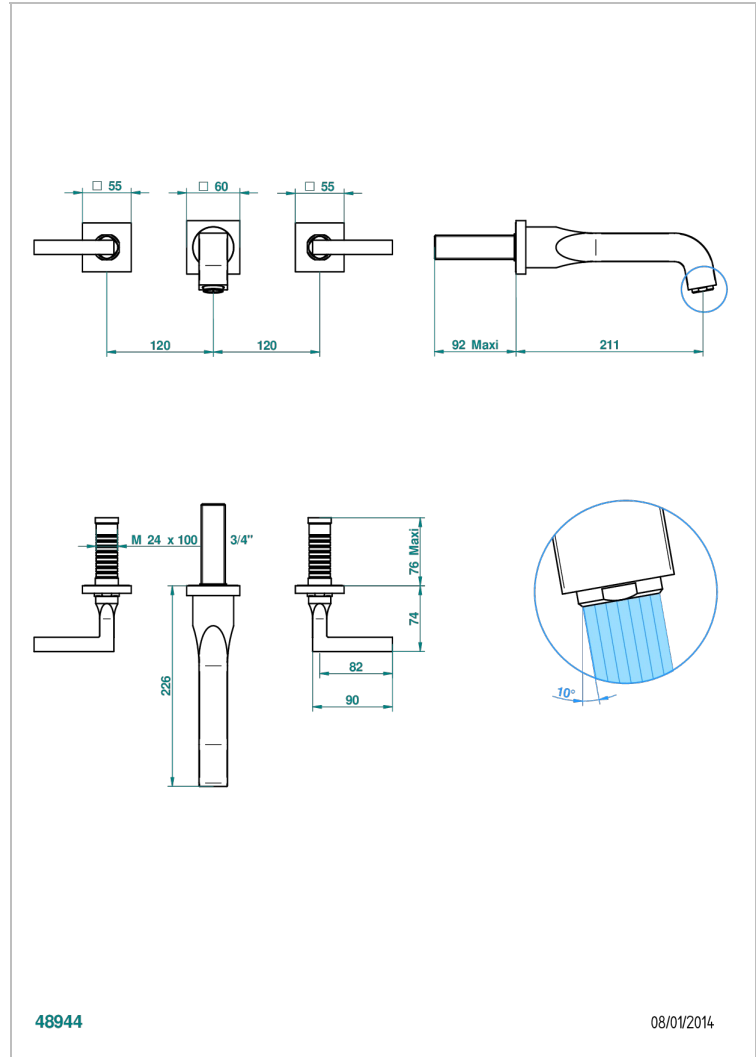

BELUGA WITH LEVER HANDLES

G1U-41SGB

Trim for wall mounted 3-hole bath set only

48944

08/01/2014

CHARACTERISTIC

- Beluga with lever handles
- Trim for wall mounted 3-hole bath set only

RELATED SKU'S

- Ref. G00-40AM/US Rough parts for wall set (one counter clockwise and one clockwise cartridges)

AVAILABLE FINITIONS

Black ceram - D30
Blush PVD - H62
Brass color PVD - H49
Brown bronze color PVD - F33
Chrome polished - A02
Chrome polished / gold polished - G02