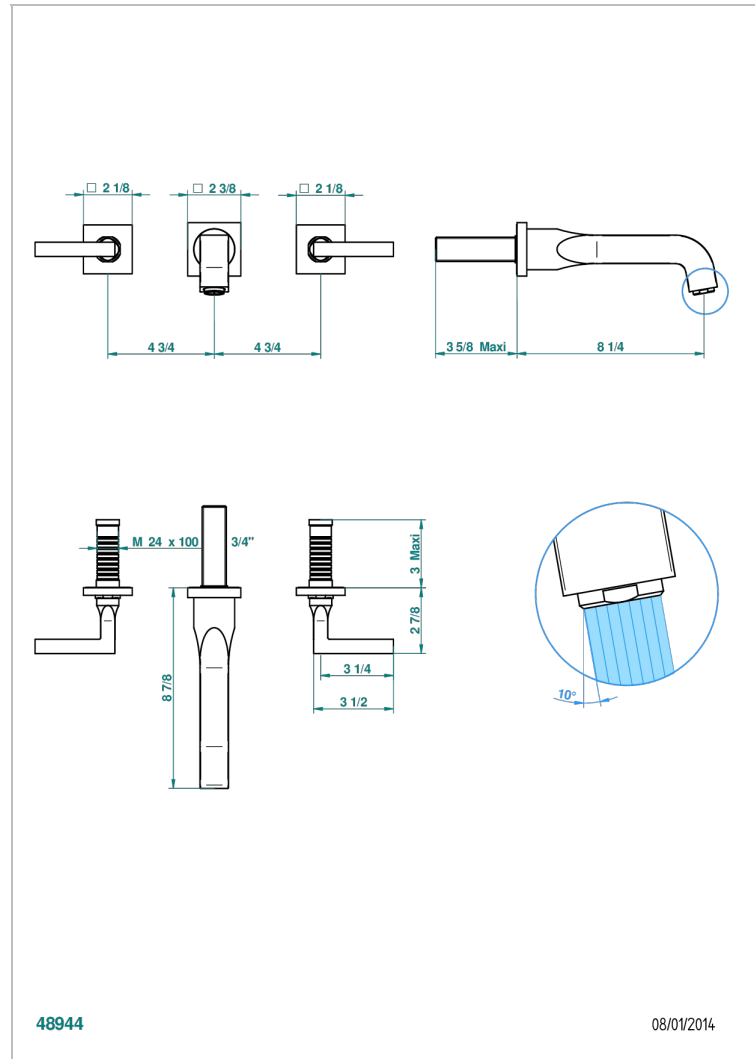

# BELUGA WITH LEVER HANDLES

G1U-41SGB

Trim for wall mounted 3-hole bath set only

48944

08/01/2014

## CHARACTERISTIC

- Beluga with lever handles
- Trim for wall mounted 3-hole bath set only

## RELATED SKU'S

- Ref. G00-40AM/US Rough parts for wall set (one counter clockwise and one clockwise cartridges)