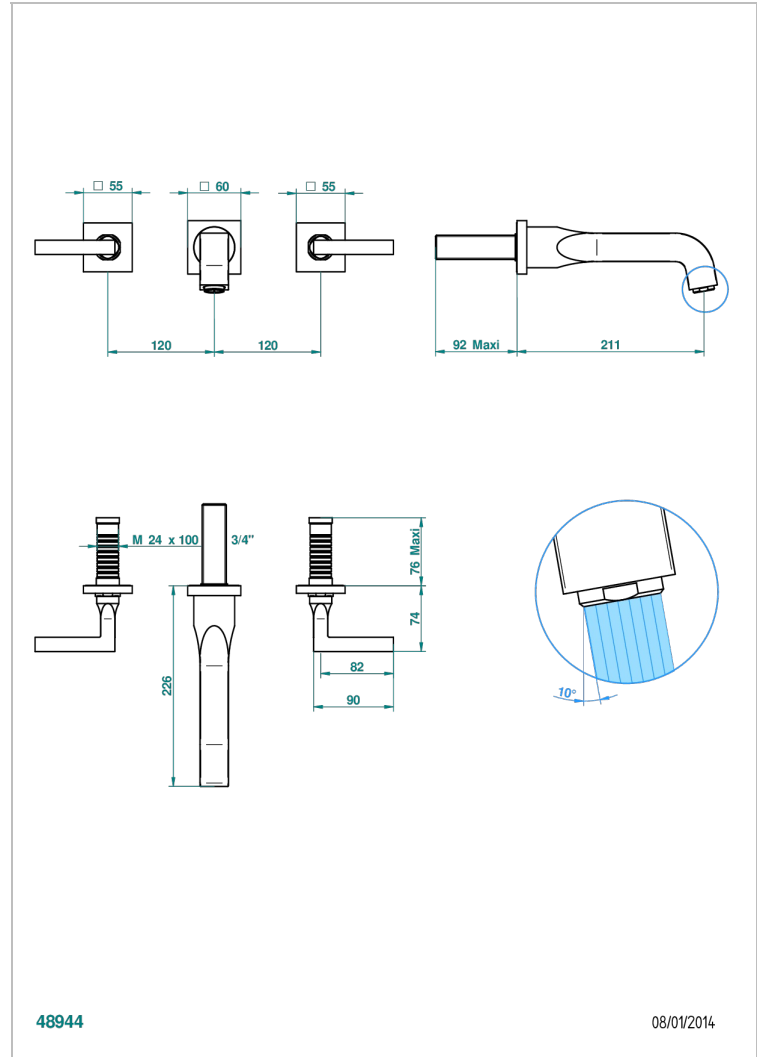

# BELUGA WITH LEVER

G1U-41SGB

Trim only for wall mounted 3-hole bath mixer

48944

08/01/2014

## CHARACTERISTIC

- Beluga with lever
- Trim only for wall mounted 3-hole bath mixer

## RELATED SKU'S

- Ref. G00-40AC Rough parts for wall mounted 3 hole mixer, cross handle version
- Ref. G00-40AM Rough parts for wall mounted 3 hole mixer, lever handle version